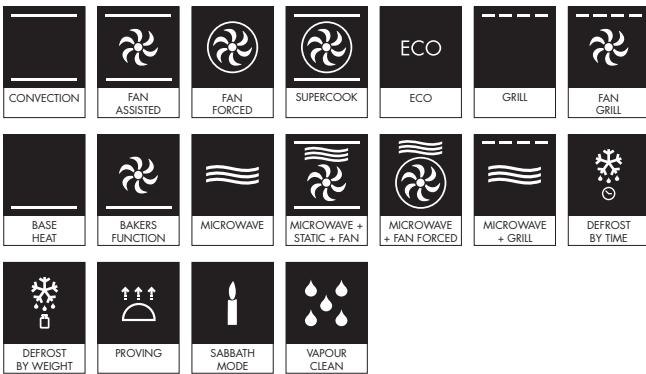

### SPEED

A new addition to technologies for the kitchen, Smeg's Speed Oven is primarily a multifunction oven supplemented with innovative microwave technology for faster cooking times. Smeg's Speed Oven cooks 30% faster than conventional cooking, giving back today's most valuable commodity – time.

### OVEN FEATURES

Dimensions	597mmW x 548mmD x 450mmH
Finish	Eclipse Black Glass with Copper Trim
Total functions	18 + 50 SmartSense Plus auto menus incl. Sabbath mode, defrost, proving and keep warm
Auto menus	50 SmartSense Plus menus
Display	Colour Touch TFT
Cavity	Ever Clean enamel
Capacity	50L
Cooking levels	3
Thermostat	30-250°C
Microwave power	1000W
Installation	Built-in
Programmability	Fully programmable
Cleaning	Vapour Clean
Lighting	2 x 40W halogen
Safety	Cool Door technology, thermal protection system, child safety lock, controls lock
Power	220-240V, 50/60Hz 3100W 14A Connection
Warranty	Five years parts and labour

### OVEN FUNCTIONS