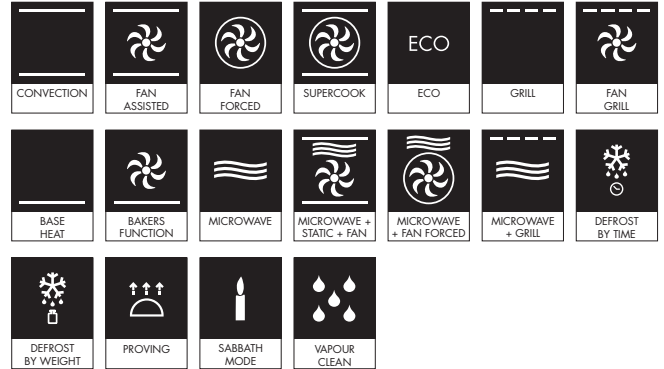

SFA4604MCNR

45CM DOLCE STIL NOVO COMPACT SPEED OVEN

MADE IN ITALY
Since 1948

OVEN FEATURES

Dimensions	597mmW x 548mmD x 450mmH
Finish	Eclipse Black Glass with Copper Trim
Total functions	18 + 50 SmartSense Plus auto menus incl. Sabbath mode, defrost, proving and keep warm
Auto menus	50 SmartSense Plus menus
Display	Colour Touch TFT
Cavity	Ever Clean enamel
Capacity	50L
Cooking levels	3
Thermostat	30-250°C
Microwave power	1000W
Installation	Built-in
Programmability	Fully programmable
Cleaning	Vapour Clean
Lighting	2 x 40W halogen
Safety	Cool Door technology, thermal protection system, child safety lock, controls lock
Power	220-240V, 50/60Hz 3100W 14A Connection
Warranty	Five years parts and labour

OVEN FUNCTIONS