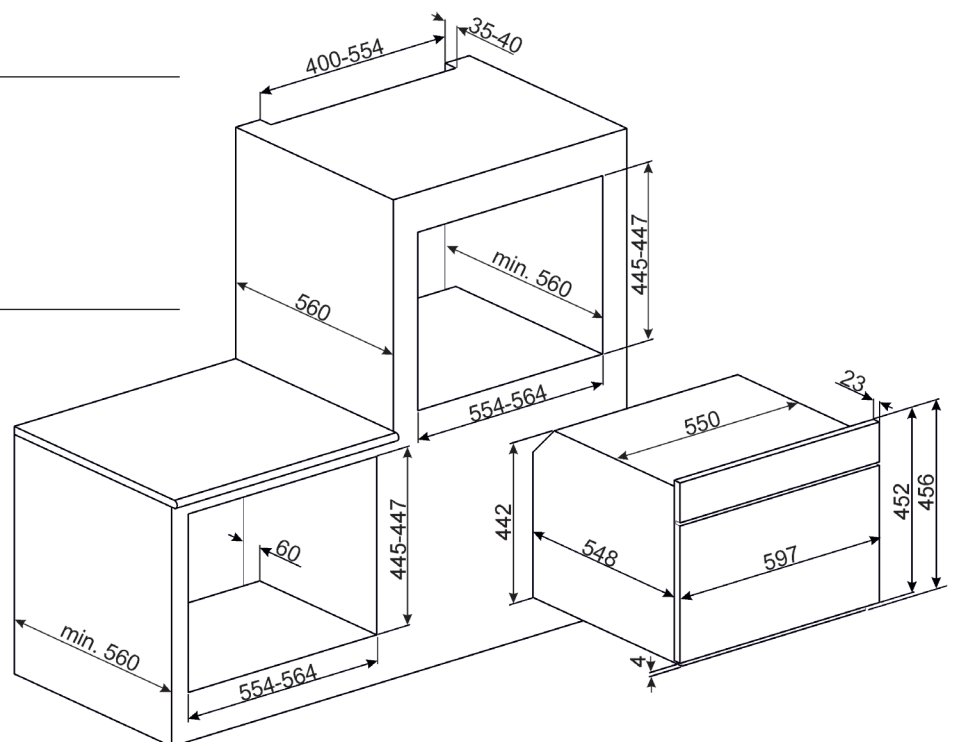

OPTIONAL ACCESSORIES

- GT1P-2 - Partial telescopic guides
- GT1T-2 - Total telescopic guides