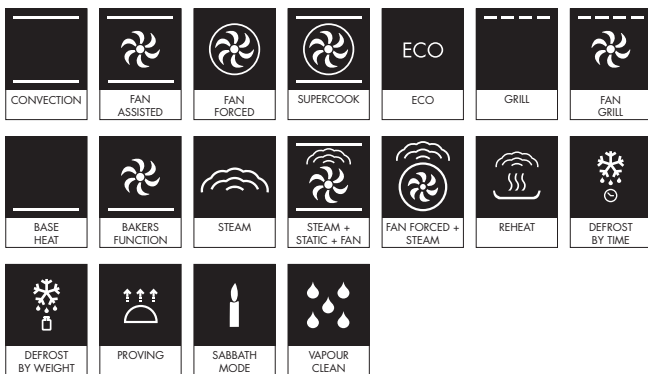

SFA4604VCNR

45CM DOLCE STIL NOVO COMPACT COMBI STEAM OVEN

MADE IN ITALY
Since 1948

Dimensions	597mmW x 548mmD x 450mmH
Finish	Eclipse Black Glass with Copper Trim
Total functions	18 + 50 SmartSense Plus auto menus incl. Sabbath mode, defrost, proving and keep warm
Warranty	Five years parts and labour

Colours Available

STEAM

The benefits of steam cooking are well documented – colour and taste is preserved and a healthier vitamin content is retained. Smeg built-in steam ovens produce steam in the base of the oven which rises throughout the cavity for an even result.

THERMOSEAL

The seal of Smeg's quality, technical excellence and taste: succulent roasts, crisp pastry and impressive baking is achieved in Smeg's unique, perfectly controlled cooking environment. ThermoSeal maintains the perfect atmospheric balance in the cavity for optimum cooking conditions.

SMARTSENSE PLUS

Smeg's SmartSense Plus provides a foolproof, step-by-step guide to cooking. The large TFT colour display is clearly legible and simple to follow. SmartSense Plus also has 50 guided cooking programs and you can also save 10 of your most-used favourites.

PYROLYTIC CLEANING

Smeg's pyrolytic cycle locks the door and heats the oven to around 500°C. This process carbonises food residue or burnt-on grease to a small amount of ash, which can be simply wiped away. Smeg also has Eco Pyro – to reduce energy consumption.

SOFT CLOSE DOOR

The new soft-close mechanism on Smeg's oven doors ensures a two-stage soft and quiet close. Smeg's quality hinges also ensure the door will not drop on opening, an intrinsic safety feature.