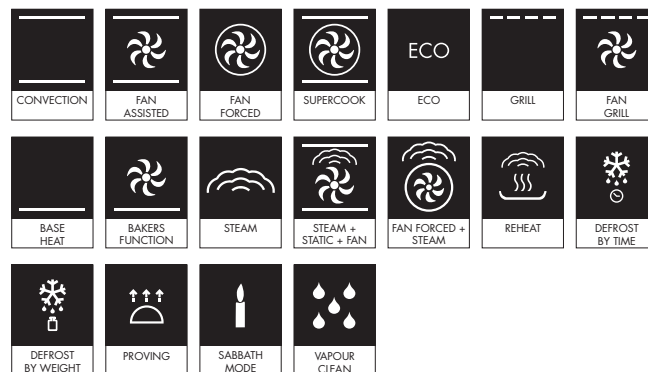

SFA4604VCNR

45CM DOLCE STIL NOVO COMPACT COMBI STEAM OVEN

MADE IN ITALY
Since 1948

OVEN FEATURES

Dimensions	597mmW x 548mmD x 450mmH
Finish	Eclipse Black Glass with Copper Trim
Total functions	18 + 50 SmartSense Plus auto menus incl. Sabbath mode, defrost, proving and keep warm
Auto menus	50 SmartSense Plus menus
Display	Colour Touch TFT
Cavity	Ever Clean enamel
Capacity	50L
Cooking levels	3
Thermostat	30-250°C
Water tank capacity	1.2L
Installation	Built-in
Programmability	Fully programmable
Cleaning	Vapour Clean
Lighting	1 x 40W halogen
Safety	Cool Door technology, thermal protection system, child safety lock, controls lock
Power	220-240V, 50/60Hz 3100W 14A Connection
Warranty	Five years parts and labour

OVEN FUNCTIONS