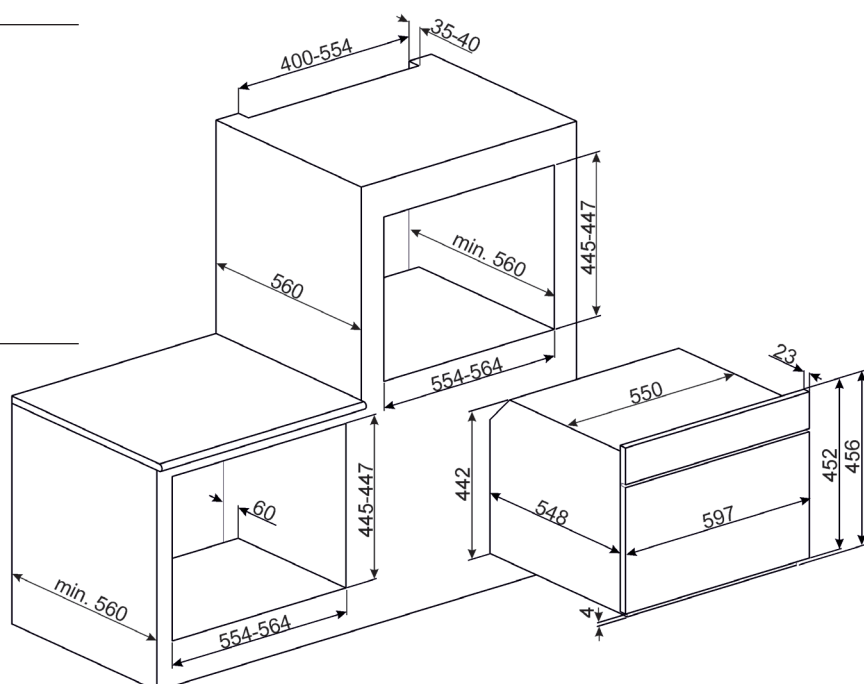

OPTIONAL ACCESSORIES

- GT1P-2 - Partial telescopic guides
- GT1T-2 - Total telescopic guides