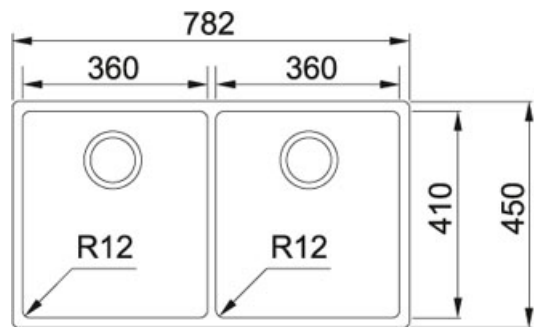

Bolero BOX 220 36-36 Stainless Steel | 127.0382.563

FAMILY : Sinks | FINISH : Stainless Steel | MODEL : BOX 220 36-36 | SERIE : Bolero | INSTALLATION TYPE : Flushmount |
INSTALLATION TYPE : Slim-Top

This Bolero double bowl sink adds contemporary flair to any kitchen with its subtle shine, minimalist waste and straight lines.

TECHNICAL DATA

Depth of large bowl	200.00 mm
Width of large bowl	360.00 mm
Waste Outlet Diameter	3 1/2"
Cut-Out Template	Yes
Width overall	450.00 mm
Cabinet Size	800.00 mm
Surface Finish	brushed
Length overall	782.00 mm
Length of large bowl	410.00 mm
Number of Bowls	1
Remote waste	No