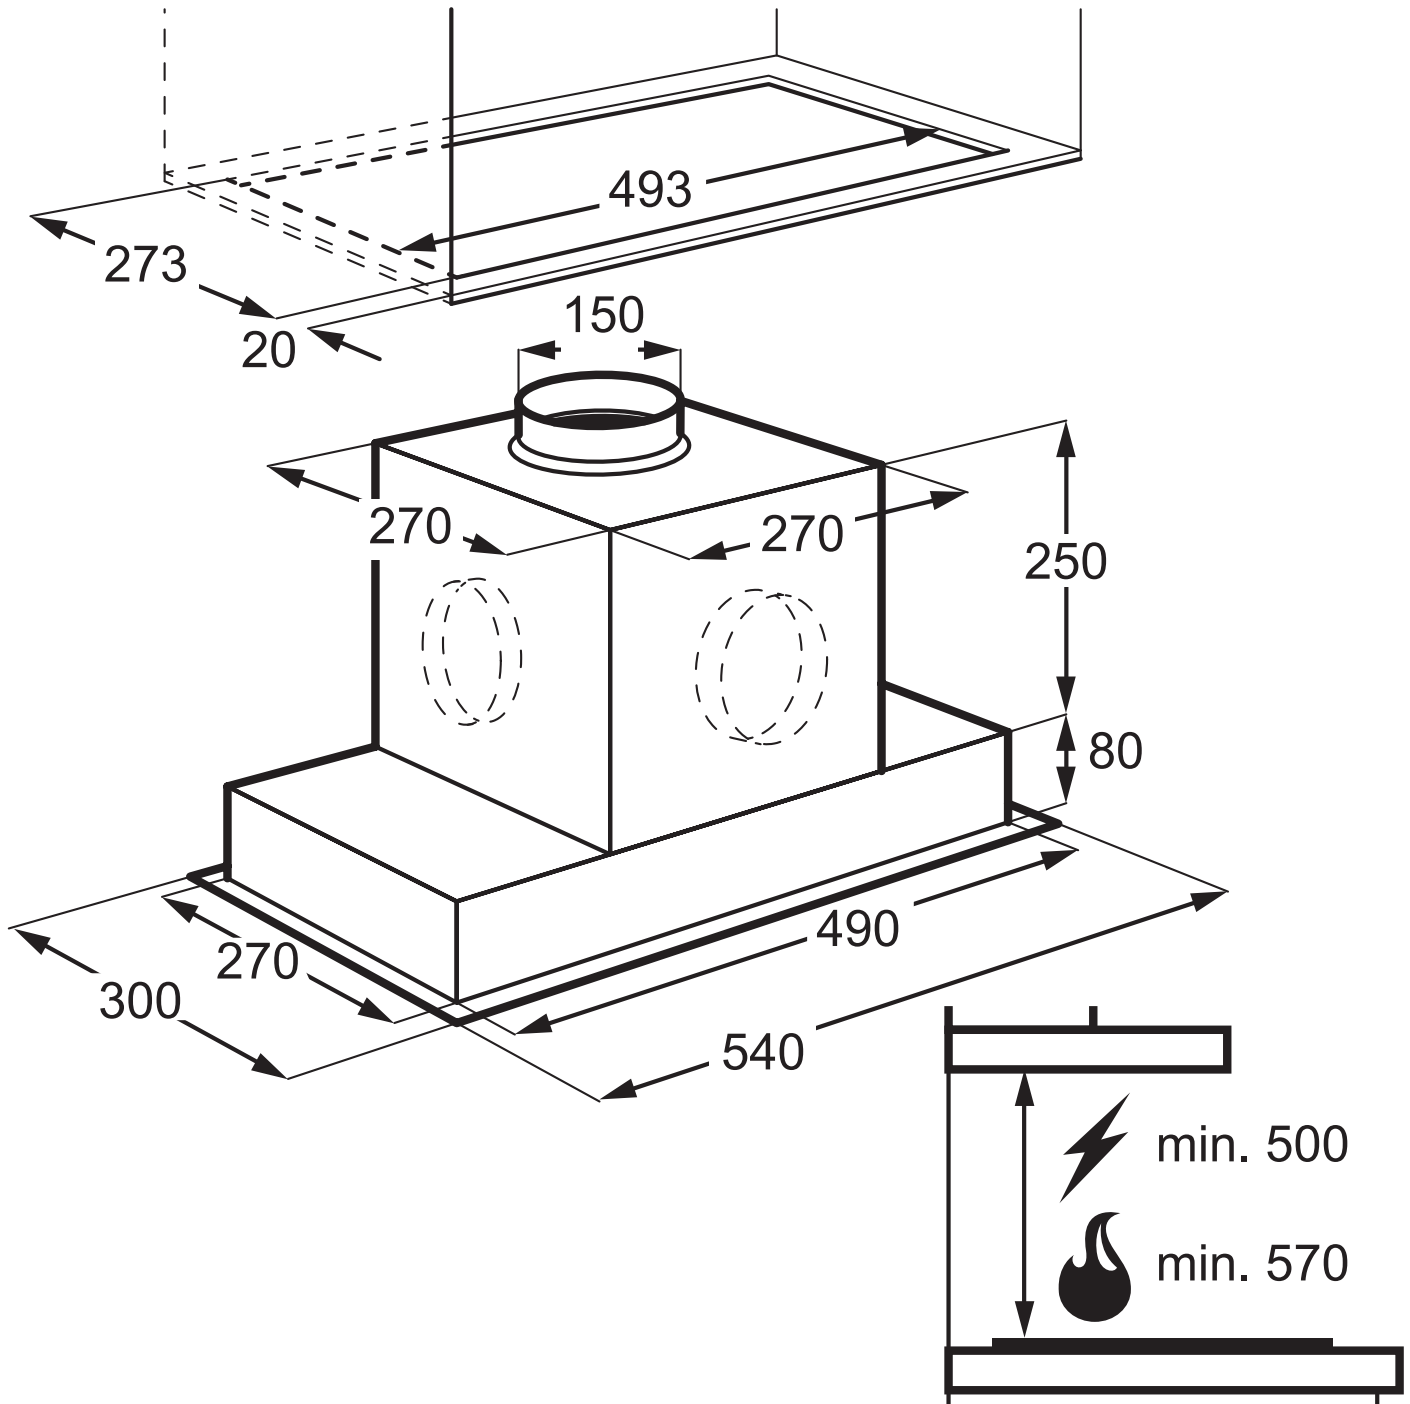

### 54cm Integrated Rangehood

#### IMPORTANT

These dimensions are a guide only. All measurements are in millimetres (mm). For complete installation instructions, refer to the manual provided with product.