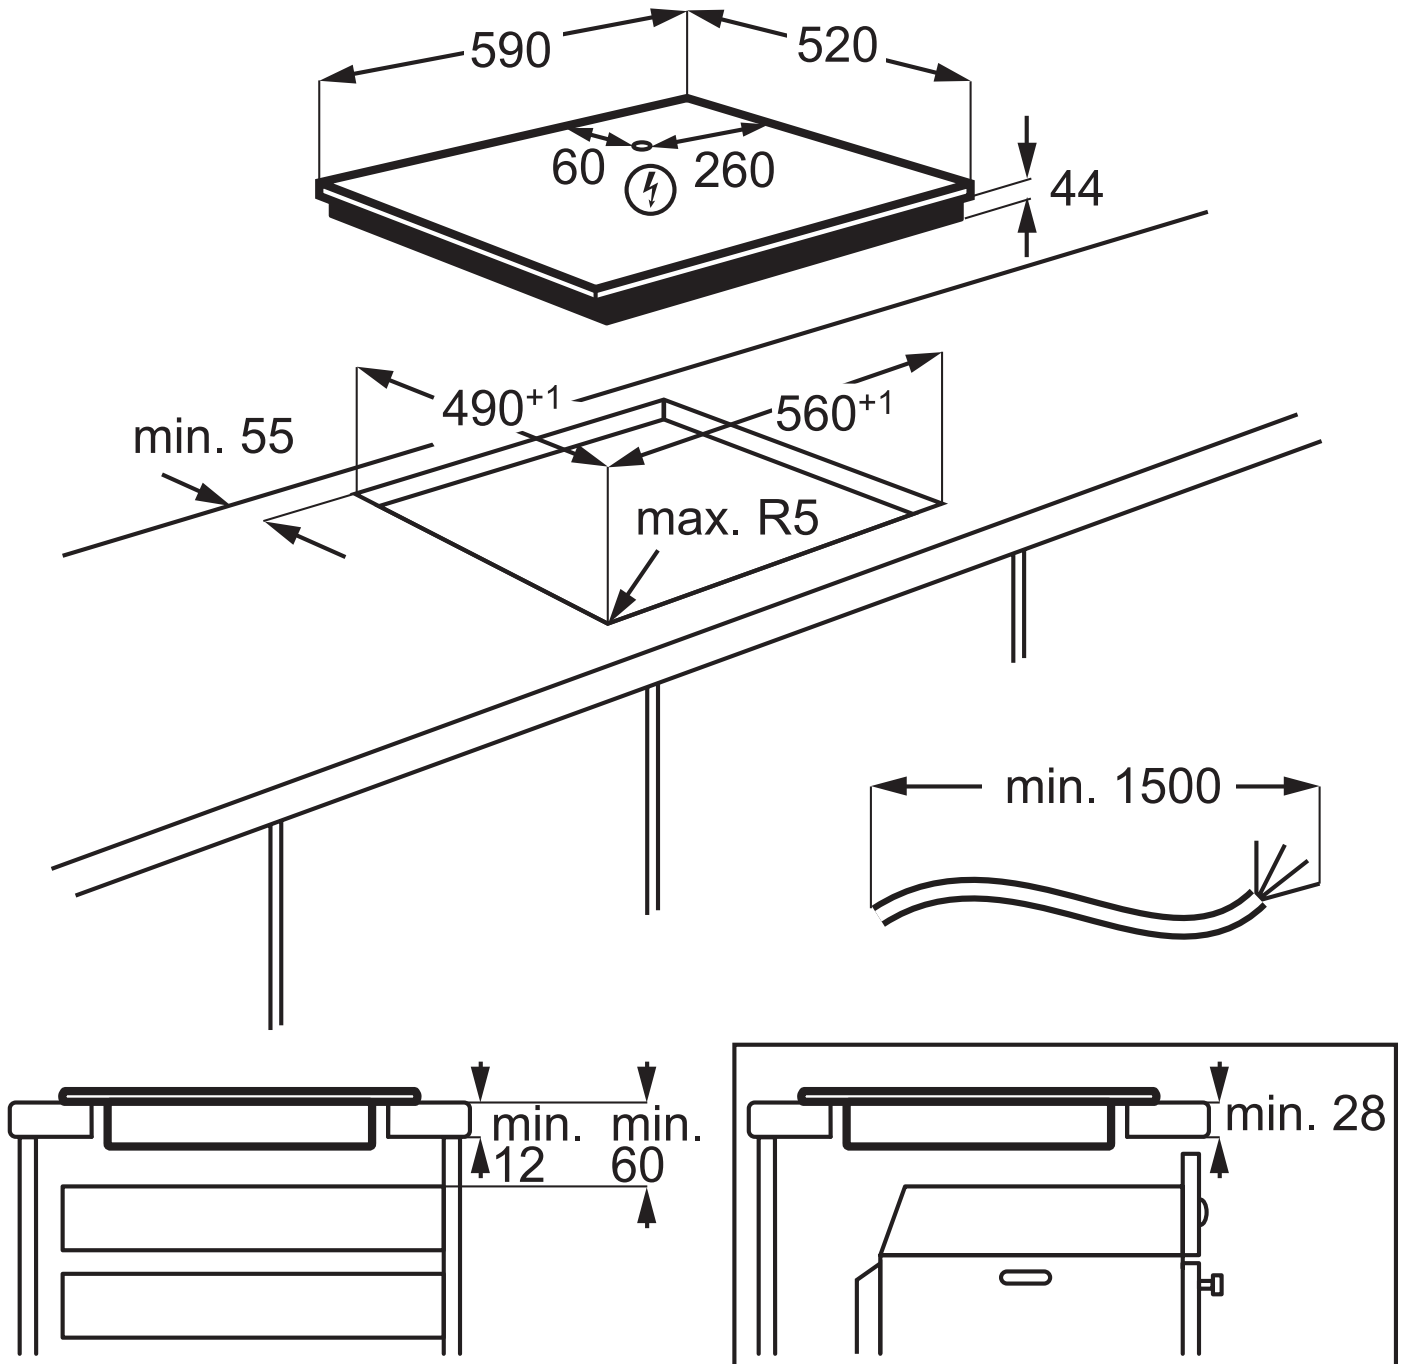

60cm Induction Cooktop IPE64551FB, IKE63441FB

IMPORTANT

These dimensions are a guide only. All measurements are in millimetres (mm).
For complete installation instructions, refer to the manual provided with product.