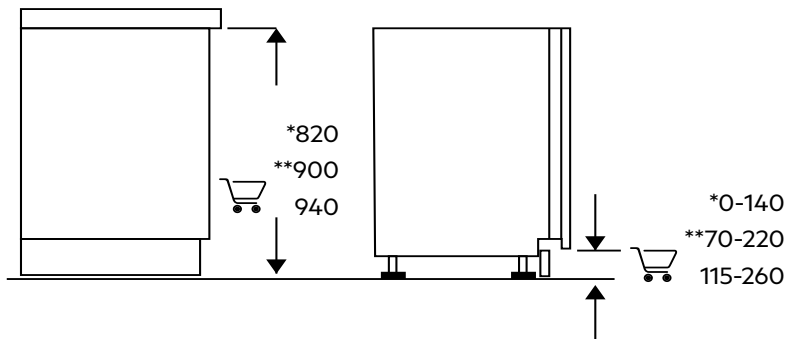

9000 SERIES

FSE93000RO

FULLY INTERGRATED DISHWASHER

IMPORTANT

These dimensions are a guide only. All measurements are in millimetres (mm).
For complete installation instructions, refer to the manual provided with product.