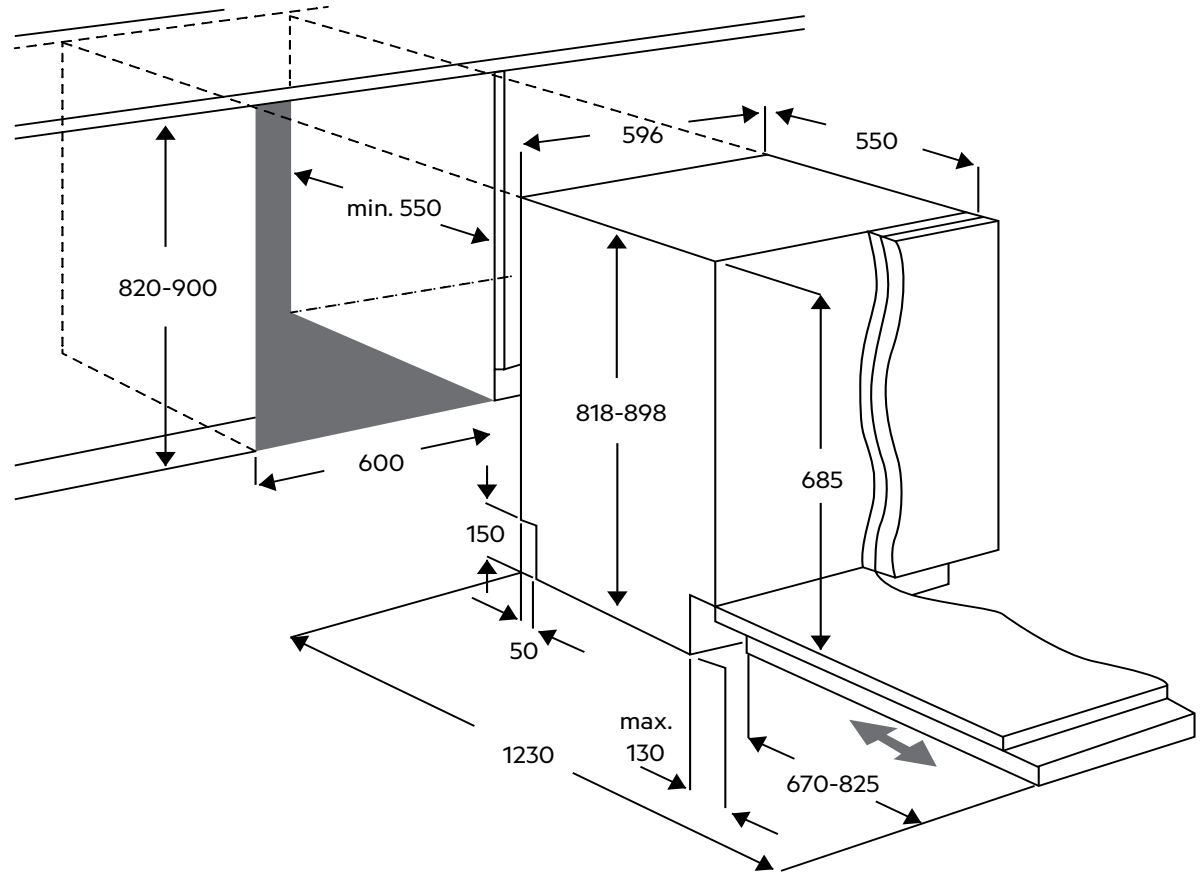

9000 SERIES

FSE93000RO

FULLY INTERGRATED DISHWASHER

IMPORTANT

These dimensions are a guide only. All measurements are in millimetres (mm).
For complete installation instructions, refer to the manual provided with product.