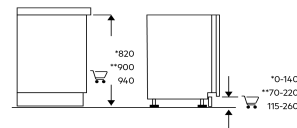

FSE93000RO

60cm fully integrated dishwasher with 7 wash programs, featuring ComfortLift basket, MaxiFlex cutlery drawer, ComfortRails and ProClean™ satellite spray arm to deliver a perfect wash result, regardless of your load.

Features

- ComfortLift™
- MaxiFlex
- SatelliteClean
- ComfortRails
- AirDry
- ExtraPower
- GlassCare
- Eco Program
- AutoSense
- Silent program
- TimeBeam
- Delay Start 24H
- LED lighting

Model:
FSE93000RO

Dimensions

Total height (mm) - 818, Total width (mm) - 597, Total depth (mm) - 570