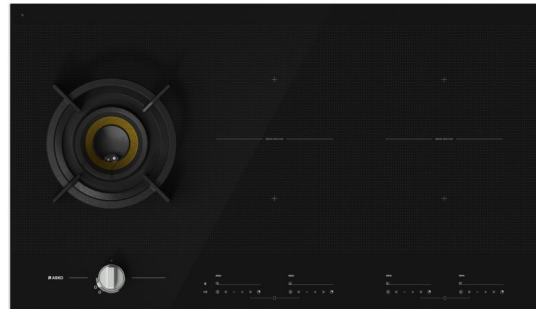

HIG1995AD

Width: 904 mm
Number of cooking zones: 5
Number of Bridge Zones: 2
Number of Auto programs: 6
Fusion Volcano wok burner
Surface material: Black ceramic glass
Individual timers: Four individual timers
Touch control

Features

Fusion Volcano wok burner
Keradur burners base
Scratch resistant surface
Individual timers: Four individual timers
Hidden ignition device
Precision engineered flame ports
Cast iron burners
Wok support
Simmering support
Touch control
Surface material: Black ceramic glass
Seamlessly welded edges
Manually grinded edges
Easy Dial touch control
12 Power levels and boost
Separate controls
Pause function

Safety

Residual heat indicator
9 hours cooking limiter

EAN code: 3838942008894

Product code: 473657

General

Combined induction hob
Available colour: Black
Width: 904 mm
EAN code: 3838942008894

Dimensions

Dimensions of the product (W×H×D): 90,4 × 4,5 × 52,2 cm
Packaging height: 600 mm
Packaging width: 960 mm
Packaging depth: 220 mm
Weight packaging: 1 kg
Weight gross: 20 kg

Zone performance

Cooking zones Middle front: Ø 21×18 cm, 3,7 kW,
Right front: Ø 21×18 cm, 3,7 kW, Middle back: Ø
21×18 cm, 3,7 kW, Right back: Ø 21×18 cm, 3,7 kW,
Middle left: 6 kW

Technical information