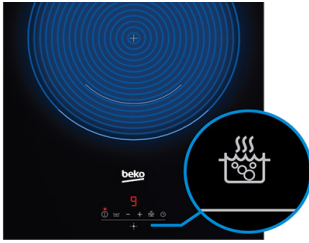

HIC644021**60 cm Vitroceramic 4 Zone Cooktop**

Cooktop Type	Width	Burner Configuration	Display type
Ceramic	60 cm	4 Zone	Slim Touch Control

Main Features

Cooking Zones:	4 x Vitrocermic
Control Type:	Front Slim Touch Control
Construction Type:	Frameless Glass
Cooking Levels:	6 per Zone
Total Electric Power:	6.7 kW
Fuse:	min. 16 A x 2/25 A

Control Features

On-Off Indicator Light:	Yes
Booster Function:	Yes
Key Lock:	Yes

Safety

Residual Heat Indicator:	Yes
Overheat Safety System:	Yes

Cooking Zones

Rear Left Zone:	1.2 kW (Ø 140 mm)
Rear Right Zone:	1.8 kW (Ø 180 mm)
Front Left Zone:	0.7/2.2 kW (Ø 120/Ø 210 mm)
Front Right Zone:	1.5 kW (Ø 160 mm)

Dimensions & Weights

Built-in dimensions (W x D):	560 mm x 490 mm
------------------------------	-----------------

Unpacked height:	55 mm
Unpacked width:	580mm
Unpacked depth:	510 mm
Unpackaged Weight:	7.3 Kg

HIC644021

60 cm Vitroceramic 4 Zone Cooktop

Booster Function - Helping you save time, use the booster function to set the cooking zone to its maximum power, reaching the highest temperature quickly and efficiently.