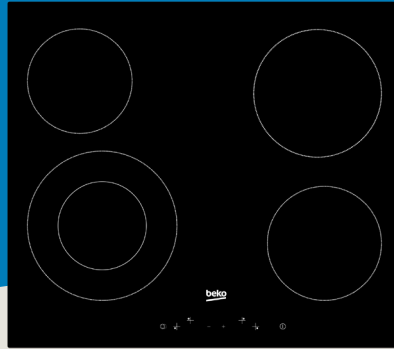

HIC644021**60 cm Vitroceramic 4 Zone Cooktop**

Cooktop Type	Width	Burner Configuration	Display type
Ceramic	60 cm	4 Zone	Slim Touch Control

Main Features

Cooking Zones:	4 x Vitrocermic
Control Type:	Front Slim Touch Control
Construction Type:	Frameless Glass
Cooking Levels:	6 per Zone
Total Electric Power:	6.7 kW
Fuse:	min. 16 A x 2/25 A

Control Features

On-Off Indicator Light:	Yes
Booster Function:	Yes
Key Lock:	Yes

Safety

Residual Heat Indicator:	Yes
Overheat Safety System:	Yes

Cooking Zones

Rear Left Zone:	1.2 kW (Ø 140 mm)
Rear Right Zone:	1.8 kW (Ø 180 mm)
Front Left Zone:	0.7/2.2 kW (Ø 120/Ø 210 mm)
Front Right Zone:	1.5 kW (Ø 160 mm)

Dimensions & Weights

Built-in dimensions (W x D):	560 mm x 490 mm
------------------------------	-----------------

Unpacked height:	55 mm
Unpacked width:	580mm
Unpacked depth:	510 mm
Unpackaged Weight:	7.3 Kg