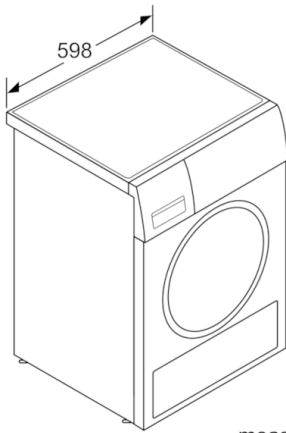

Technical Data

Built-in / Free-standing :	Free-standing
Removable top :	No
Door hinge :	Right
Length electrical supply cord (cm) :	145.0
Height of removable worktop (mm) :	842
Dimensions of the product (mm) :	842 x 598 x 599
Net weight (kg) :	54.554
Fluorinated greenhouse gases :	No
Type of refrigerant :	R290
Hermetically sealed equipment :	Yes
Quantity of fluorinated gases (kg) :	0.149
The quantity expressed in CO2 equivalent (t) :	0.000
EAN code :	4242005129492
Connection Rating (W) :	1000
Current (A) :	10
Voltage (V) :	220-240
Frequency (Hz) :	50
Approval certificates :	CE, VDE
Capacity cotton (kg) - NEW (2010/30/EC) :	9.0
Standard cotton programme :	Cotton cupboard dry
Energy efficiency class (2010/30/EC) :	A+++

Energy efficient premium dryer with a 9 Energy Stars rating : enjoy excellent consumption values – for the life of the dryer.

Technical Information

- Dimensions (H x W x D): 84.2 cm x 59.8 cm x 59.9 cm (65.2 cm including door handle)

**Serie | 8, Heat pump tumble dryer, 9 kg
WTW87566AU**

measurements in mm

measurements in mm