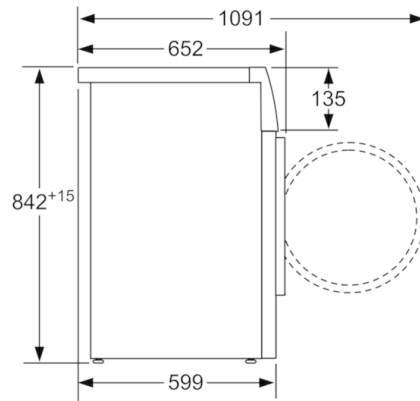

Technical Data

Built-in / Free-standing :	Free-standing
Removable top :	No
Door hinge :	Right
Length electrical supply cord (cm) :	145.0
Height of removable worktop (mm) :	842
Dimensions of the product (mm) :	842 x 598 x 599
Net weight (kg) :	54.554
Fluorinated greenhouse gases :	No
Type of refrigerant :	R290
Hermetically sealed equipment :	Yes
Quantity of fluorinated gases (kg) :	0.149
The quantity expressed in CO2 equivalent (t) :	0.000
EAN code :	4242005129492
Connection Rating (W) :	1000
Current (A) :	10
Voltage (V) :	220-240
Frequency (Hz) :	50
Approval certificates :	CE, VDE
Capacity cotton (kg) - NEW (2010/30/EC) :	9.0
Standard cotton programme :	Cotton cupboard dry
Energy efficiency class (2010/30/EC) :	A+++

Energy efficient premium dryer with a 9 Energy Stars rating : enjoy excellent consumption values – for the life of the dryer.

Technical Information

- Dimensions (H x W x D): 84.2 cm x 59.8 cm x 59.9 cm (65.2 cm including door handle)

**Serie | 8, Heat pump tumble dryer, 9 kg
WTW87566AU**

measurements in mm

measurements in mm