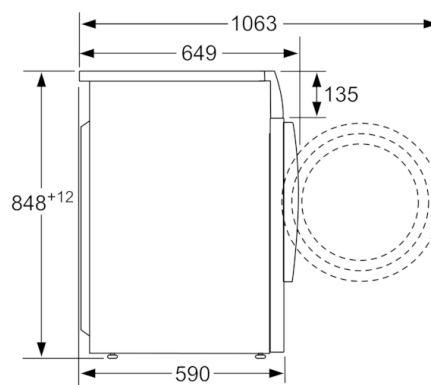

Technical Data

Built-in / Free-standing :	Free-standing
Removable top :	No
Door hinge :	Left
Length electrical supply cord (cm) :	175
Height of removable worktop (mm) :	820
Dimensions of the product (mm) :	845 x 600 x 590
Net weight (kg) :	81.184
Drum volume (l) :	56
EAN code :	4242005056132
Connection Rating (W) :	2200
Voltage (V) :	220-240
Frequency (Hz) :	50
Approval certificates :	Australia Standards

Design

- LED display screen to indicate: Programme status, Temperature, Spin Speed Selection, Remaining Time, 24 hr end Time Delay and Load Recommendation
- 32 cm porthole, 180° swing door for easy loading/unloading of clothes

Safety

- Aquasecure™ self-sealing hose to minimise risk of water leakage
- Child-proof lock

Technical Information

- 84.5 cm x 60.0 cm x 59.0 cm

**Serie | 6, washer dryer, 8/4.5 kg, 1400 rpm
WVG28420AU**

measurements in mm

measurements in mm