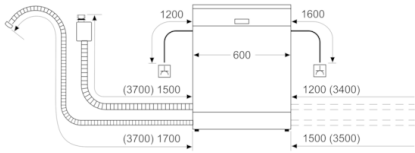

Safety

- AquaStop™ Plus: Water supply device with lifetime anti-flood protection
- Child door lock

Product Dimensions (H x W x D)

- H: 845 mm x W: 600 mm x D: 600 mm

**Serie | 4, free-standing dishwasher, 60 cm,
Stainless Steel
SMS4HVI01A**

measurements in mm

socket
() values with extension kit