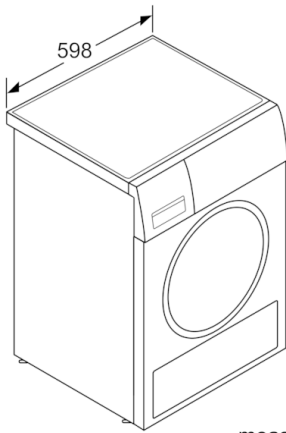

Technical Data

Built-in / Free-standing :	Free-standing
Removable top :	No
Door hinge :	Right
Length electrical supply cord (cm) :	145.0
Height of removable worktop (mm) :	842
Dimensions of the product (mm) :	842 x 598 x 599
Net weight (kg) :	54.126
Fluorinated greenhouse gases :	No
Type of refrigerant :	R290
Hermetically sealed equipment :	Yes
Quantity of fluorinated gases (kg) :	0.149
The quantity expressed in CO2 equivalent (t) :	0.000
EAN code :	4242005154005
Connection Rating (W) :	1000
Current (A) :	10
Voltage (V) :	220-240
Frequency (Hz) :	50
Approval certificates :	CE, VDE
Capacity cotton (kg) - NEW (2010/30/EC) :	9.0
Standard cotton programme :	Cotton cupboard dry
Energy efficiency class (2010/30/EC) :	A++

Convenience

- 2 time-based programs
- Time delay start
Time remain indicator
- End of cycle indicator
- Large and easily accessible lint filter
- Child-proof lock

Design

- Illuminated control dial with integrated On-/Off mode
- LED drum interior light
- Glass door with 170 ° opening angle

Technical Information

- Dimensions (H x W x D): 84.2 cm x 59.8 cm x 59.9 cm (65.2 cm including door handle)

**Serie | 8, heat pump tumble dryer, 9 kg
WTW87564AU**

measurements in mm