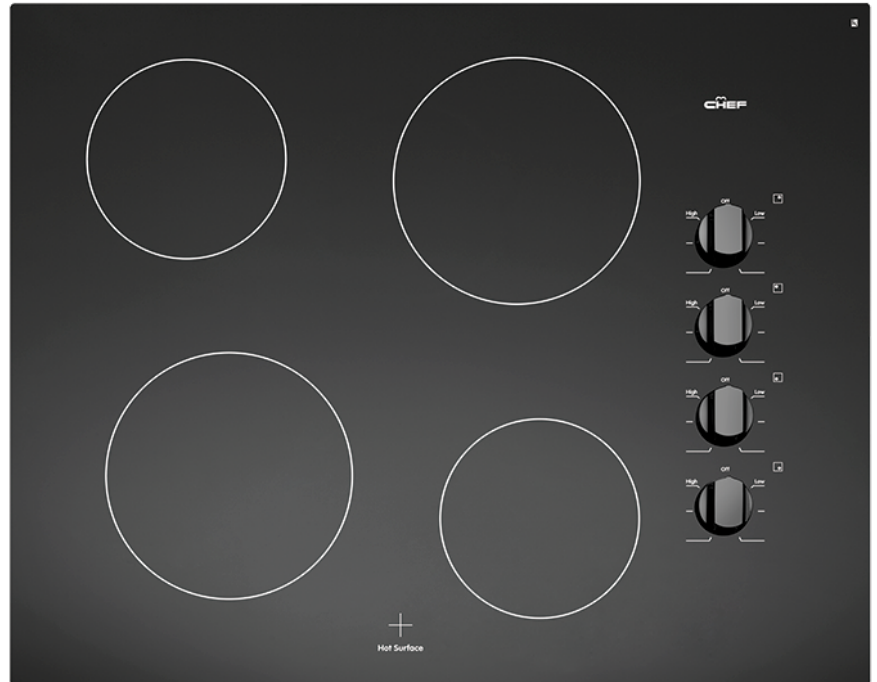

CHC644BA

60 cm 4 zone ceramic cooktop

Features

- Trimless black ceramic glass
- Stylish ceramic cooktop
- Rotary controls
- 4 ribbon elements
- Residual heat indicator

DIMENSIONS

Total product height (mm) - 46, Total product width (mm) - 610, Total product depth (mm) - 515, Cut out width (mm) - 560, Cut out depth (mm) - 490, Minimum height to combustible material Electric (mm) - 600
