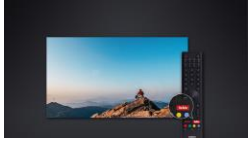

NETFLIX

Watch thousands of TV shows, movies, and Netflix original programming on your TV.

YouTube

See what the world is watching, the hottest music videos, news and more.

Frameless

Picture or video occupies the whole TV screen. The picture seems bigger than regular televisions.

Experience the APPS with one button access function.

Display	Terminals	Features
Resolution: 1920 x 1080 Contrast Ratio: 3500 View Angle: 178° (H)/178° (V) Response Time:9.5ms	HDMI1.4 x 3(HDMI 1-ARC) USB2.0 x 2 AV In x 1 Headphone x 1 LAN x 1 SPDIF(OPTICAL) x 1 RF x 1	Google Play Google Assistant Chromecast Built-in Bluetooth 5.0 Frameless design Built-in WiFi Energy Efficiency: 5 Stars