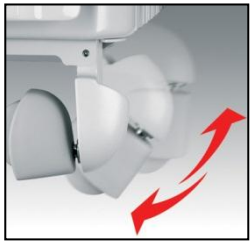

TRD41500MT

1500W Dragon Oil Column Heater with Timer

NEW BATTERY DESIGN

New Battery Design, with larger radiant surface, which allows a faster air flow emission and increases the chimney effect.

THERMOSTAT ACCURACY

SNAP LOCK CASTORS

Ready to use thanks to the pre-assembled snap-lock castors.

SAFETY FEATURES:

- **Low Surface Temperatures:** cooler to touch
- **Safety Tilt Switch:** turns off if unit tips over
- **Safety thermostat:** turns off if overheating
- **Anti frost function:** activates below 5°C
- **Cool Touch Handle:** Safe to move
- **Snap Lock Castors:** No assembly required
- **Cord storage**

TECHNICAL SPECIFICATIONS	TRD41500MT	
Dimensions (H x W x D)	mm	650 x 410 x 270
Voltage/Frequency	V/Hz	220/240~50
Weight	Kg	11.15
Number of fins		7
Warranty	Years	7