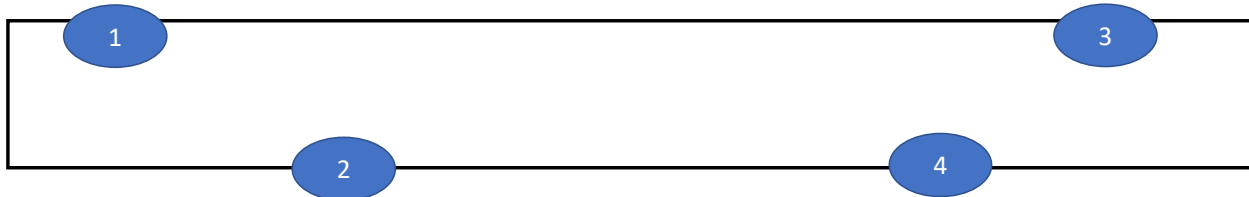

4. Front and Rear Panel Hot Spots

Focus on specific controls, screens, ports, etc., that are visible on the product to help the end-user understand what he or she has immediate access to and how it improves product usability. **Appears within the “Specifications” section of a Denon.com product detail page and may appear on the back of a Denon product info sheet.**

Front Panel

Hot Spot Label / Header <i>No more than six words.</i>	Front Panel Location	Explanation Copy <i>No more than fifty words.</i>
3D audio with Dolby Atmos	1	Dolby Atmos creates an immersive 3D audio experience for more realistic sound from movies and TV shows.
Built-in subwoofers	2	With built-in, down-firing subwoofers, you get the superior sound quality you want without the need of a separate subwoofer.
Music streaming via Bluetooth	3	Quickly and easily enjoy your favorite music from your Bluetooth-enabled smart device.
Denon Dialog Enhancer	4	Enjoy crystal-clear dialogue while watching movies and TV shows with complex audio soundtracks.

Rear Panel

Hot Spot Label / Header <i>No more than six words.</i>	Rear Panel Location	Explanation Copy <i>No more than fifty words.</i>
Slender design	1	At 2" (60mm) tall, the DHT-S217 fits in most spaces and won't block your TV's bottom edge like larger sound bars do.
HDMI with eARC	2	Experience exceptional sound clarity through one single HDMI connection to your TV.