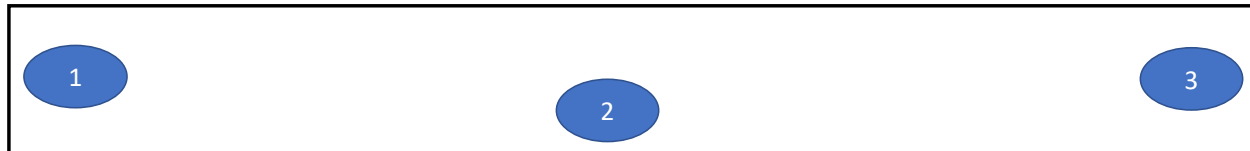

Easy setup	3	Easy setup and use. Quickly connect to your TV with the supplied HDMI cable or via the Optical input.

5. Merchandising Content

Top Ten Product Fact Tag Bullets

Focus on benefits and features that differentiate the product in a retail environment. Prioritize carefully, as different retailers will cut-off the list in different places. **55 character maximum per bullet. Appears on retailer websites and in-store fact tags.**

1	Dolby Atmos creates an immersive spatial sound experience.
2	Full-range sound from a multi-driver array and built-in, down-firing subwoofers.
3	4K UHD HDMI with Enhanced Audio Return Channel.
4	Wireless music streaming from your smart device via Bluetooth.
5	Denon Dialog Enhancer delivers crystal-clear dialogue.
6	Easy setup and connection via the supplied HDMI or Optical cable.
7	Low-profile design and wall-mountable to fit in most spaces.
8	Pure mode eliminates surround sound processing for pure music listening.
9	Bluetooth compatibility to pair easily to your devices.
10	Four different sound modes to choose the perfect mode for any occasion.

Amazon A+ Features

List the **six benefits or features** from “Top 3 or 4 Benefits” and “Key Features” areas of section 3 of this document to ensure they appear in the “From the Manufacturer” section of this product’s Amazon product page.

1	3D audio with Dolby Atmos Delivers immersive surround sound for the perfect cinema experience.
2	Upgrade your TV sound A full-range sound bar that delivers enhanced bass and crystal-clear dialogue.
3	Wireless music streaming Easily stream your favorite music from your smart device via Bluetooth.
4	4K UHD HDMI connection Send the audio from the built-in apps on your smart TV via a single 4K UHD HDMI connection with Enhanced Audio Return Channel (eARC).
5	Denon Dialog Enhancer Improves dialogue clarity with three different modes—ideal for movies and TV shows. Enhance the dialogue without having to adjust overall volume.
6	Slender design At 2" (60mm) tall, the Denon DHT-S217 can be placed in front of your TV without blocking its bottom edge or can be easily mounted.