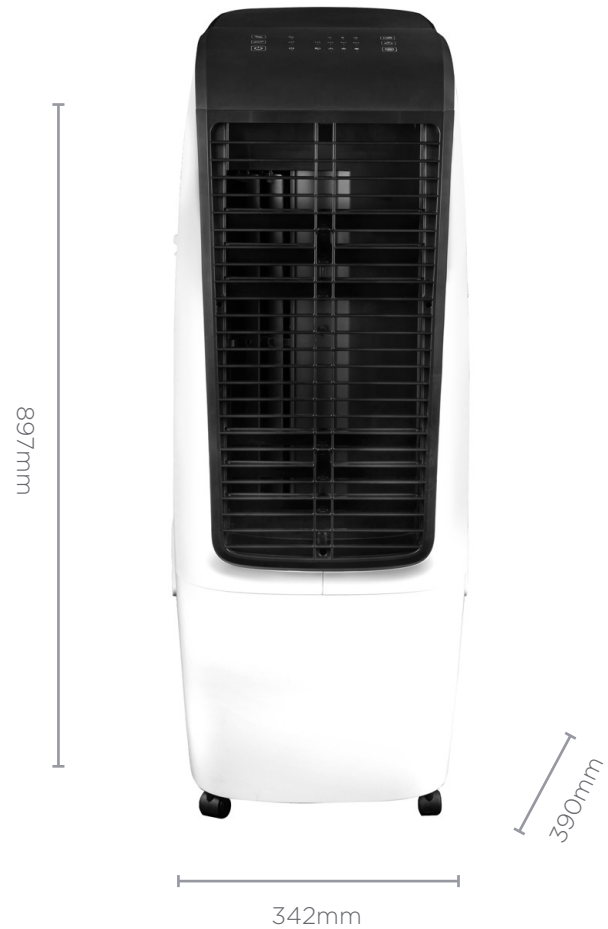

20L Evaporative Cooler

Dimplex

Side View

Top Pour

Remote

Model No.	DCEVP20W
Colour	White / Black
Rated power	110W
Speed settings	4
Modes	3 (Natural, Normal & Sleep)
Turbo air speed	9m/s
Water tank capacity	20L
Remote control	Y
Timer	0-8 hours
Swing function	Y
Display	LED
Controls	Touch
Max. room size	40m ²
Water consumption	2L/h (high speed)
Weight (net)	8kg
Product dimensions (w x d x h)	342 x 390 x 897mm
Domestic warranty	2 years