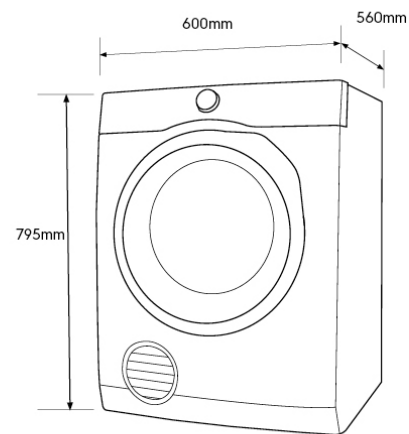

EDV605HQWA

6.0kg vented tumble dryer comes with SensorDry technology to gently dry your garments for an exceptional result. Other features include ideal temperature settings, Fast 40 program, and reverse tumbling action

Features

- Sensor Dry
- Durable stainless steel drum
- Wall mount option with reversible control panel decal
- Clean Filter Indicator
- Efficient Reverse Tumbling Action
- Ideal temperature settings

DIMENSIONS

Total height (mm) - 795, Total width (mm) - 600, Total depth (mm) - 560