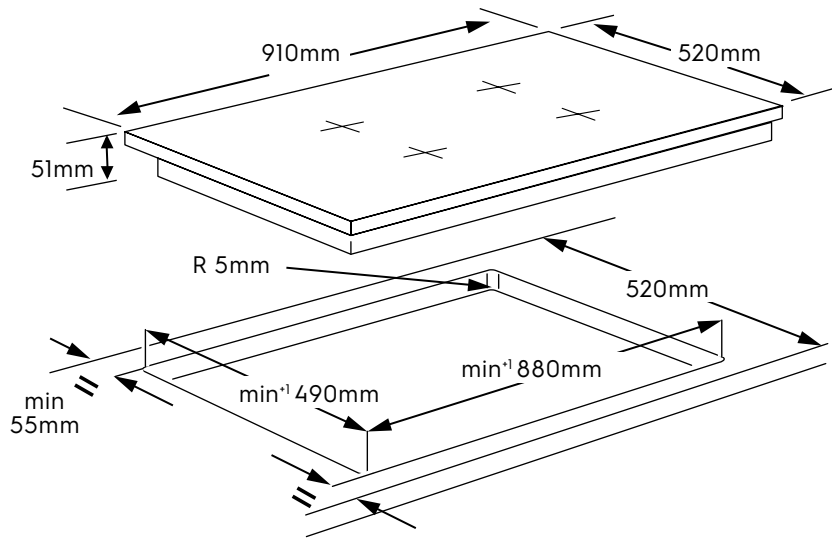

Dimension Guide

Built-in Induction Hob / 90 cm

Model:
EHI955BE

Dimensions			
	width	height	depth
Cut-out (mm)	880	51	490
Product (mm)	910	51	520

Please note! Dimensions to be used as a guide only. All customers MUST refer to the user manual supplied with the product for detailed installation instructions.