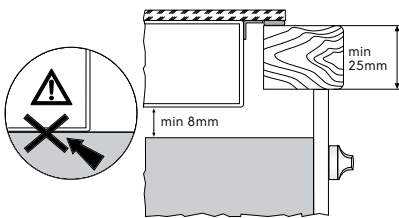

Dimension Guide

Built-in Induction Hob / 90 cm

Model:
EHI955BE

Dimensions			
	width	height	depth
Cut-out (mm)	880	51	490
Product (mm)	910	51	520

Please note! Dimensions to be used as a guide only. All customers MUST refer to the user manual supplied with the product for detailed installation instructions.