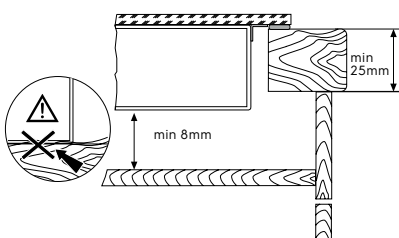

Dimension Guide

Built-in Induction Hob / 90 cm

Model:
EHI955BE

Dimensions			
	width	height	depth
Cut-out (mm)	880	51	490
Product (mm)	910	51	520

Please note! Dimensions to be used as a guide only. All customers MUST refer to the user manual supplied with the product for detailed installation instructions.