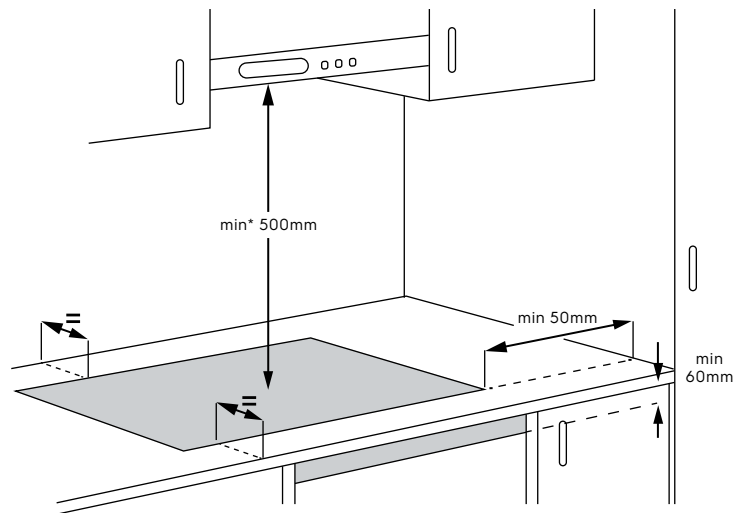

Dimension Guide

Built-in Induction Hob / 90 cm

Model:
EHI955BE

Dimensions			
	width	height	depth
Cut-out (mm)	880	51	490
Product (mm)	910	51	520

Please note! Dimensions to be used as a guide only. All customers MUST refer to the user manual supplied with the product for detailed installation instructions.