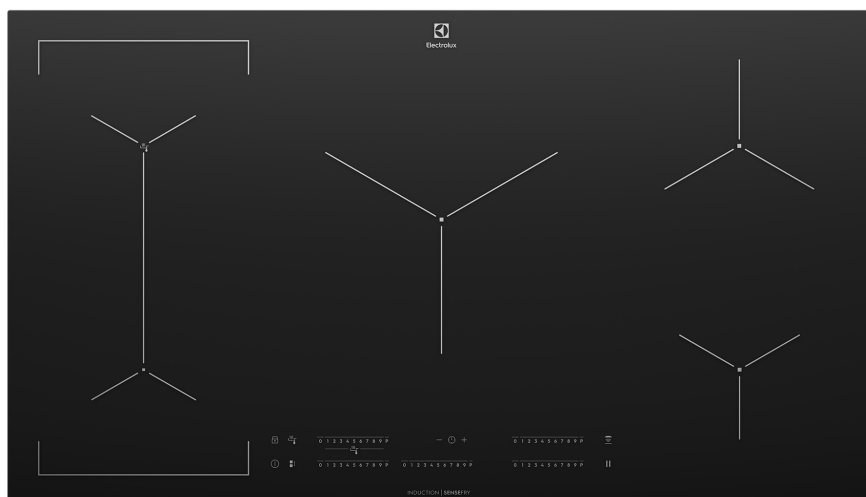

EHI955BE

90cm 5 zone induction cooktop with SenseFry, MaxiZone, Bridge zone, PowerBoost, and Hob2Hood capability

Features

- SenseFry
- MaxiZone
- Bridge function
- PowerBoost
- Touch and slide controls
- Hob2Hood technology
- STOP + GO function
- Timer and minute minder
- Auto warm up function
- Auto pot detection
- Safety child lock

Model:
EHI955BE