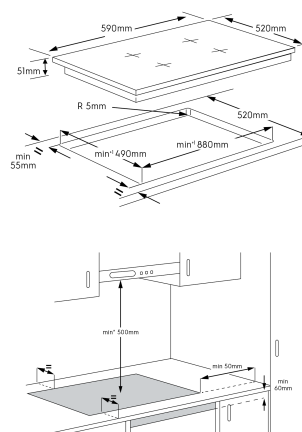

DIMENSIONS

Total product height (mm) - 55, Total product width (mm) - 910, Total product depth (mm) - 520, Cut out width (mm) - 880, Cut out depth (mm) - 490