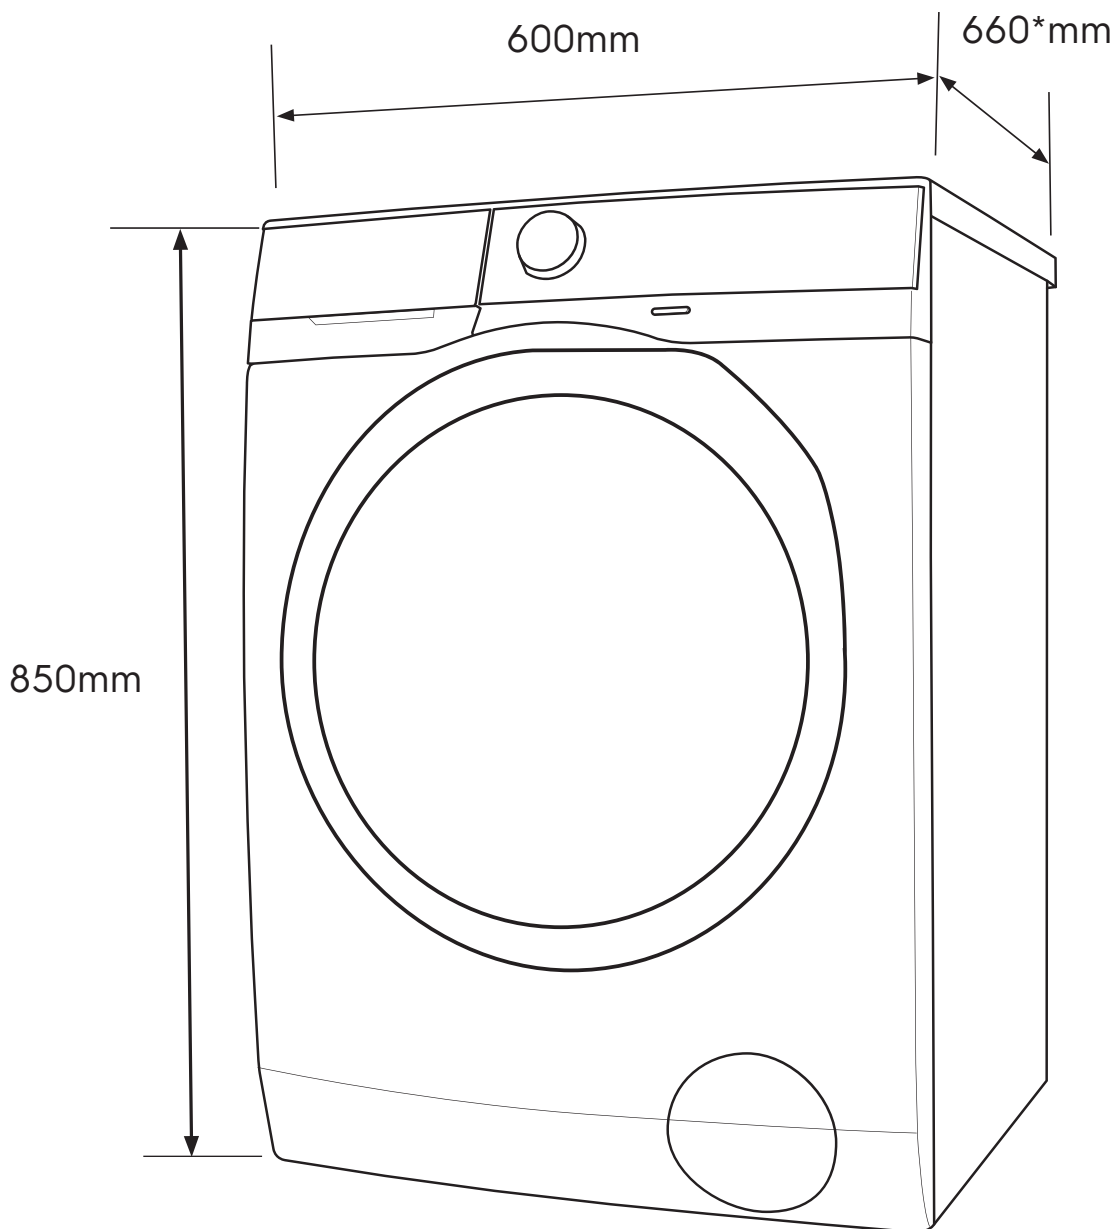

Dimension Guide

Front Load Washers

Model:

EWF8024Q5WB

EWF9024Q5WB

EWF9042R7WB

EWF1042R7WB

EWF1041R9WB

EWW1042R7WB

*Add 20mm for the hose protrusion at the back.

IMPORTANT

This is a guide of product dimensions only. For complete installation instructions, refer to the manual provided with product.

© 2022 Electrolux Home Products Pty Ltd. E_DIM_Washer_660_Jan22