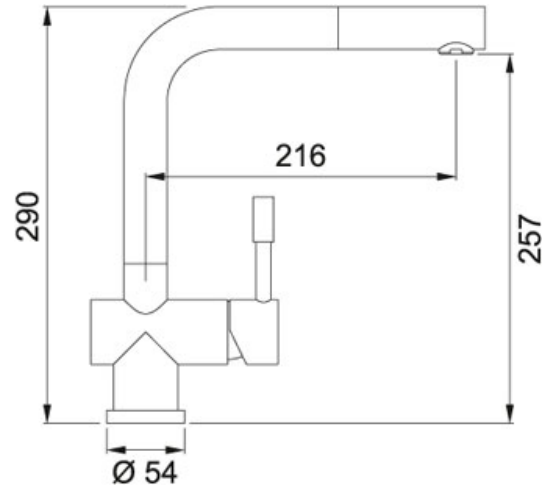

Pull Out Nozzle Stainless Steel | 115.0517.598

FAMILY : Taps | SERIE : Atlas | FINISH : Stainless Steel | MODEL : Pull Out Nozzle

The tap is one of the most constantly used items in your kitchen. So we place huge importance on creating products that stand the test of time and make your kitchen a more wonderful place to cook and entertain.

TECHNICAL DATA

Version	Pull out nozzle
Tap Pressure	High Pressure
Tap Operation	Side Lever
Height Overall	290.00 mm
Height to End of Spout	257.00 mm
Spout reach	216.00 mm
Type	CERAMIC-CARTRIDGE-Ø-35-MM
WELS	4 star / 7.5Lpm
Note	WELS registration code: T31117