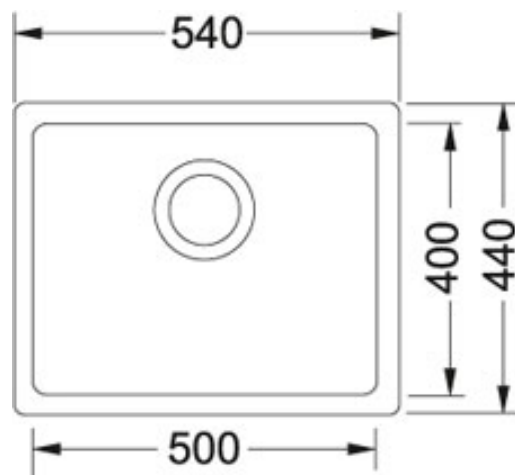

Kubus 540mm Single Bowl Undermount Sink

KBG11050ONYX

Features:

- No taphole
- Granite material
- Hidden overflow
- Extension drainer included

Finish:

Onyx Fraganite

Dimensions:

W540 x D440 x H200mm