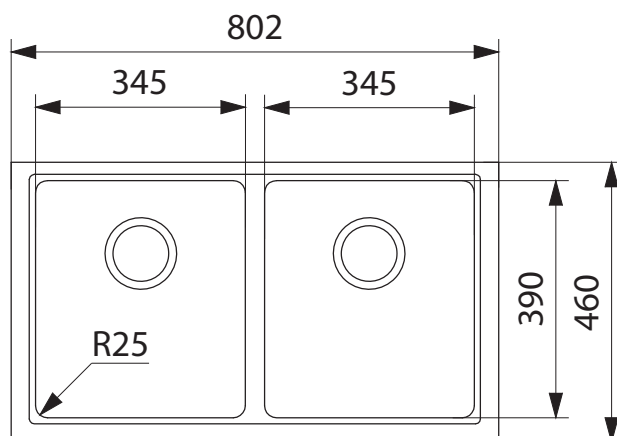

KBG 120 ONYX KUBUS FRAGRANITE SINK

PRODUCT INFORMATION

Installation	Undermount
Dimensions	802(W) x 460(H)mm
Cabinet Base	800mm
Bowl Size	345(W) x 390(H) x 203(D)mm/ 27L (x2)
Bowl Radius	25mm
Cut-Out Size	Template
Cut-Out Template	No
Waste Outlet	Semi Integrated Waste
Overflow	No
Tap Holes	No
Remote Waste	No
Finish	Fragranite

NOTE: Sink has stepped down ledge all around the bowl for correct fitting of some accessories

1 ACCESSORIES AVAILABLE **1** ACCESSORIES INCLUDED

IF THE MODEL CODE HAS A 'B' AT THE END, THE SINK DOES NOT INCLUDE ACCESSORIES.