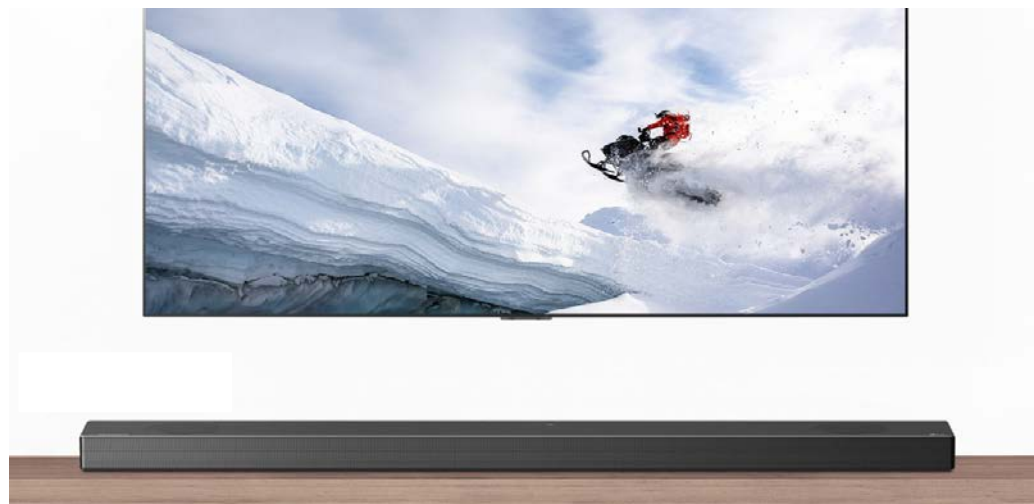

# 520W 5.1.2ch Dolby Atmos Wi-Fi Sound Bar

**SN9YG**  
Product Sheet

## AI Room Calibration

Experience the optimum sound from your TV, thanks to the room calibration feature in your SN9YG. It uses the Google Home and LG Wi-Fi Speaker apps^ to calculate the optimum sound based on the size and shape of the room, so the audio always sounds brilliant.

## Great sound for your cinematic experience

Enhance your TV experience with the heart-stopping audio power of the SN9YG. Designed in partnership with Meridian and featuring the rich, immersive qualities of Dolby Atmos® as well as AI Room Calibration, the sound is breath-takingly cinematic. Plus, this beautifully designed Sound Bar has the extra convenience of voice-controlled Google Assistant built in.