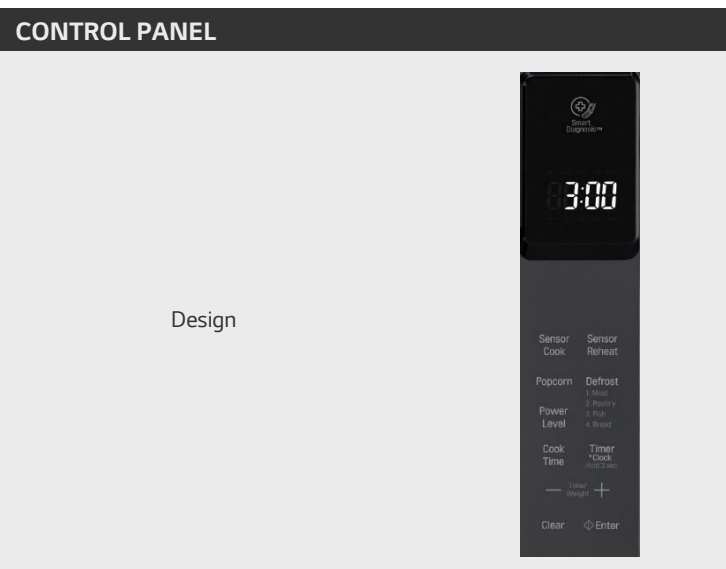

DESIGN	
Finish	Matte Black
Door Type	Side Swing with Hidden handle
Controller Type	Touch
Display	
Type	White LED
Clock	✓
Time Remaining	✓

DESIGN	
Overall Volume	42L
Interior Type	Easy Clean Coating (Anti-Bacterial)
Turntable Size	Ø360mm
Turntable Type	Glass

POWER OUTPUT	
Microwave Power	1200W
Power Levels	10 <i>(1200W, 1080W, 960W, 840W, 720W, 600W, 480W, 360W, 240W, 120W)</i>
Smart Inverter Technology	✓

ACCESSORIES	
Steam Bowl Kit	1 <i>(Steam Water Bowl, Plate and Cover)</i>

OPTIONS	
Child Lock	✓
Quick Start	✓ <i>(30 Second Intervals)</i>
Kitchen Timer	-

AUTO COOK MENUS	
Reheat	8 <i>(Beverage, Casserole, Dinner Plate, Muffin, Pie, Pizza, Rice, Soup)</i>
Soften (Inverter Cook)	3 <i>(Butter, Cream Cheese, Ice Cream)</i>
Melt (Inverter Cook)	3 <i>(Butter, Cheese, Chocolate)</i>
Proof (Inverter Cook)	2 <i>(Yoghurt, Keep Warm)</i>
Sensor Cook	8 <i>(Bacon, Casserole, Fresh Vegetables, Frozen Meat Pie, Frozen Vegetables, Jacket Potatoes, Rice/Pasta, Risotto)</i>
Steam Cook	8 <i>(Broccoli/Cauliflower, Carrot, Chicken Breasts, Fish Fillets, Green Beans, Mussels, Prawns, Tomatoes)</i>

MANUAL COOK MENUS	
Inverter Defrost	4 <i>(Meat, Poultry, Fish, Bread)</i>

DIMENSIONS	
Unit (W x D x H)	544mm x 432mm x 308mm
Packaging (W x D x H)	608mm x 477mm x 331mm
Weight (Unit)	12.5kg
Weight (Packaging)	14.8kg

WARRANTY & COMPLIANCE	
EAN	8806091107251
Microwave	2 Years
Smart Inverter Magnetron	10 Year Parts Warranty*
*2 Years parts and labour + 8 Years on Magnetron (parts only).	

DISCLAIMERS	
¹Reductions in cooking time may vary depending on the power of the NeoChef® model. ²Tested by SGS. Product image for graphical representation purposes only. Actual model appearance may vary from that shown.