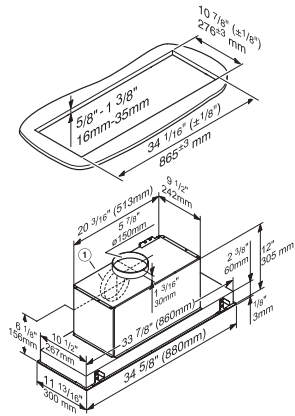

DA 2698

Insert ventilation hood

with energy-efficient LED lighting and backlit controls for easy use.

DA 2698 I- Integrated cooker hood (Installation drawing) – US

1) Vent connection alternatively to rear