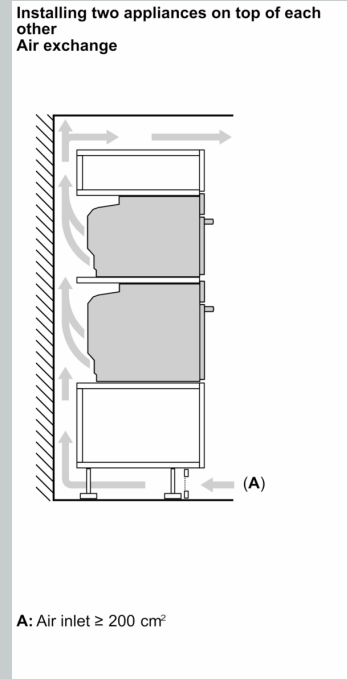

### Safety and Environment

- Maximum door temperature 30° C
- Quadruple glazed CoolTouch door
- Automatic door lock during pyrolysis, Individual adjustable child lock, Safety switch off, Residual heat indicator, Start button, Door contact switch

### Dimensions

- Appliance dimensions (HxWxD): 595 mm x 596 mm x 548 mm
- Installation dimensions (HxWxD): 585 mm - 595 mm x 560 mm - 568 mm x 550 mm
- Please reference the built-in dimensions provided in the installation drawing

N 70, BUILT-IN OVEN, 60 X 60 CM, FLEX DESIGN  
B59CR72Y0A

If the appliance will be installed underneath a hob, the following worktop thicknesses (including substructure if necessary) must be taken into account.