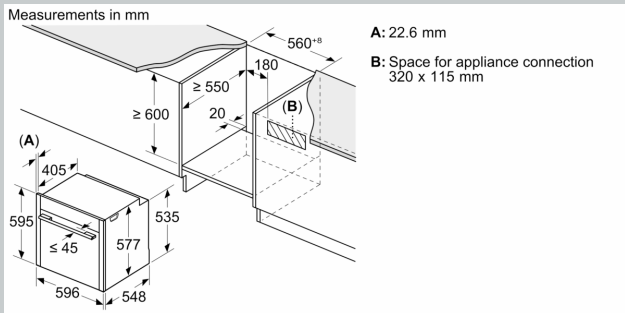

N 70, BUILT-IN OVEN, 60 X 60 CM, FLEX DESIGN
B59CR72Y0A