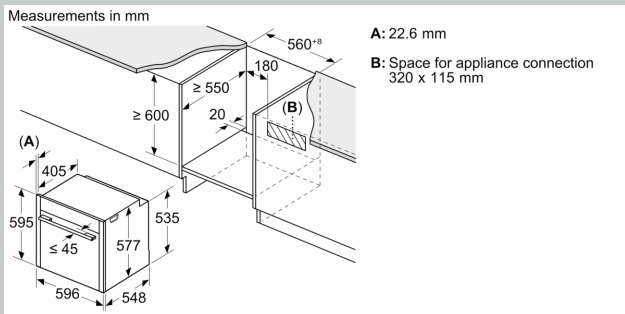

- Low door temperature
- Triple glazed door
- Individual adjustable child lock, Safety switch off, Residual heat indicator, Start button, Door contact switch

Technical Info

- Length of mains cable: 120 cm
- Nominal voltage: 220 - 240 V
- Total connected load electric: 3.6 KW

Dimensions

- Appliance dimensions (HxWxD): 595 mm x 596 mm x 548 mm
- Installation dimensions (HxWxD): 585 mm - 595 mm x 560 mm - 568 mm x 550 mm
- Please reference the built-in dimensions provided in the installation drawing

N 90, BUILT-IN OVEN WITH STEAM FUNCTION, 60 X 60 CM, FLEX DESIGN B69FS5CY0A

If the appliance will be installed underneath a hob, the following worktop thicknesses (including substructure if necessary) must be taken into account.