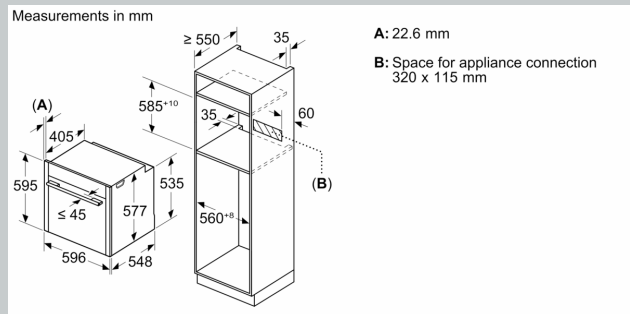

N 90, BUILT-IN OVEN WITH STEAM FUNCTION, 60 X 60 CM, FLEX DESIGN B69FS5CY0A