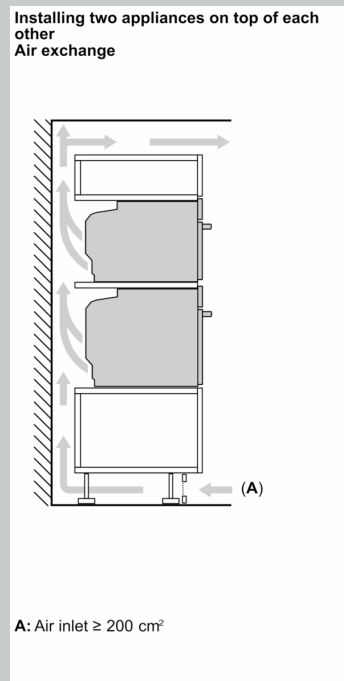

Accessories

- 1 x Air Fry & Grill tray, 1 x Steam container, punched, size M, 1 x Steam container, unpunched, size M, 1 x grid, 1 x sponge, 1 x steam

container, punched, size XL, 1 x universal pan

Safety and Environment

- Low door temperature
- Triple glazed door
- Individual adjustable child lock, Safety switch off, Residual heat indicator, Start button, Door contact switch

Technical Info

- Length of mains cable: 120 cm
- Nominal voltage: 220 - 240 V
- Total connected load electric: 3.6 KW

Dimensions

- Appliance dimensions (HxWxD): 595 mm x 596 mm x 548 mm
- Installation dimensions (HxWxD): 585 mm - 595 mm x 560 mm - 568 mm x 550 mm
- Please reference the built-in dimensions provided in the installation drawing

N 90, BUILT-IN OVEN WITH STEAM FUNCTION, 60 X 60 CM, FLEX DESIGN B69FS5CY0A

If the appliance will be installed underneath a hob, the following worktop thicknesses (including substructure if necessary) must be taken into account.