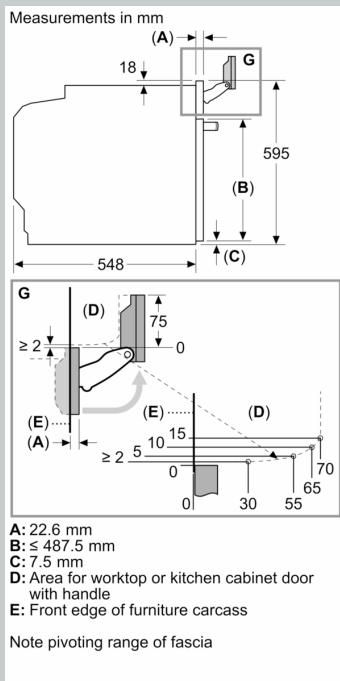

- Low door temperature
- Triple glazed door
- Individual adjustable child lock, Safety switch off, Residual heat indicator, Start button, Door contact switch

Technical Info

- Length of mains cable: 120 cm
- Nominal voltage: 220 - 240 V
- Total connected load electric: 3.6 KW

Dimensions

- Appliance dimensions (HxWxD): 595 mm x 596 mm x 548 mm
- Installation dimensions (HxWxD): 585 mm - 595 mm x 560 mm - 568 mm x 550 mm
- Please reference the built-in dimensions provided in the installation drawing

N 90, BUILT-IN OVEN WITH STEAM FUNCTION, 60 X 60 CM, FLEX DESIGN B69FS5CY0A

If the appliance will be installed underneath a hob, the following worktop thicknesses (including substructure if necessary) must be taken into account.

Hob type	min. worktop thickness	
	fitted	flush
Induction hob	37 mm	38 mm
Full surface Induction hob	47 mm	48 mm
Gas hob	30 mm	38 mm
Electric hob	27 mm	30 mm