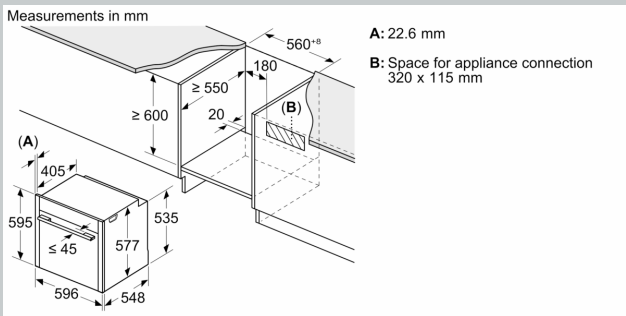

Built-in / Free-standing: Built-in
 Door opening: Drop down
 Cleaning : EcoClean program
 Control Panel Material: Glass
 Door Material: Glass
 Dimensions (HxWxD): 595 x 596 x 548 mm
 Dimensions of the packed product (HxWxD): . 675 x 660 x 690 mm
 Min. required niche size for installation (HxWxD): 585-595 x 560-568 x 550 mm
 Cavity dimensions: 355 x 480 x 415 mm
 Usable volume of cavity: 71 l
 Number of interior lights: 1
 Net weight: 41.2 kg
 Gross weight: 43.9 kg
 EAN code: 4242004266358
 Connection Rating: 3600 W
 Fuse protection: 16 A
 Voltage: 220-240 V
 Frequency: 50; 60 Hz
 Length electrical supply cord: 120.0 cm

- Low door temperature
- Triple glazed door
- Individual adjustable child lock, Safety switch off, Residual heat indicator, Start button, Door contact switch

Technical Info

- Length of mains cable: 120 cm
- Nominal voltage: 220 - 240 V
- Total connected load electric: 3.6 KW

Dimensions

- Appliance dimensions (HxWxD): 595 mm x 596 mm x 548 mm
- Installation dimensions (HxWxD): 585 mm - 595 mm x 560 mm - 568 mm x 550 mm
- Please reference the built-in dimensions provided in the installation drawing

N 90, BUILT-IN OVEN WITH STEAM FUNCTION, 60 X 60 CM, FLEX DESIGN
B69FY5CY0A

If the appliance will be installed underneath a hob, the following worktop thicknesses (including substructure if necessary) must be taken into account.