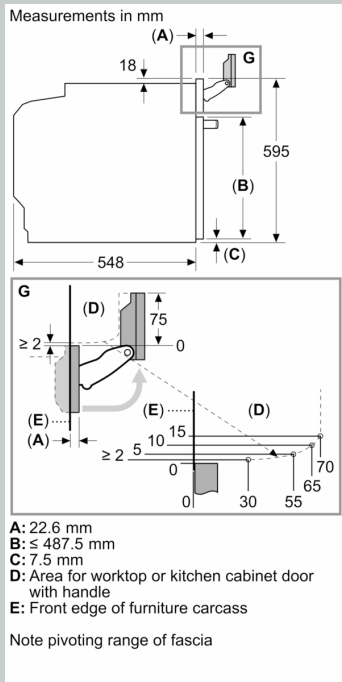

N 90, BUILT-IN OVEN WITH STEAM FUNCTION, 60 X 60 CM, FLEX DESIGN
B69FY5CY0A