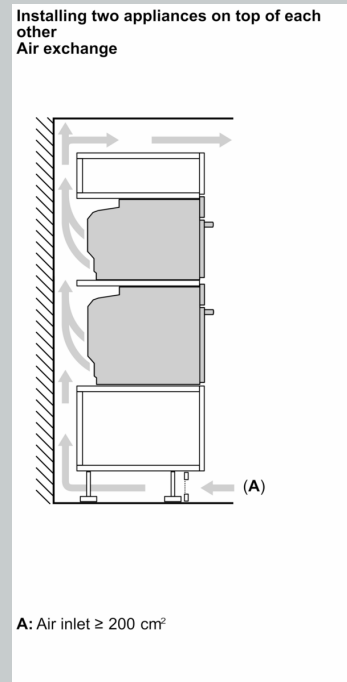

Built-in / Free-standing: Built-in
 Door opening: Drop down
 Cleaning : EcoClean program
 Control Panel Material: Glass
 Door Material: Glass
 Dimensions (HxWxD): 595 x 596 x 548 mm
 Dimensions of the packed product (HxWxD): . 675 x 660 x 690 mm
 Min. required niche size for installation (HxWxD): 585-595 x 560-568 x 550 mm
 Cavity dimensions: 355 x 480 x 415 mm
 Usable volume of cavity: 71 l
 Number of interior lights: 1
 Net weight: 41.2 kg
 Gross weight: 43.9 kg
 EAN code: 4242004266358
 Connection Rating: 3600 W
 Fuse protection: 16 A
 Voltage: 220-240 V
 Frequency: 50; 60 Hz
 Length electrical supply cord: 120.0 cm

- Low door temperature
- Triple glazed door
- Individual adjustable child lock, Safety switch off, Residual heat indicator, Start button, Door contact switch

Technical Info

- Length of mains cable: 120 cm
- Nominal voltage: 220 - 240 V
- Total connected load electric: 3.6 KW

Dimensions

- Appliance dimensions (HxWxD): 595 mm x 596 mm x 548 mm
- Installation dimensions (HxWxD): 585 mm - 595 mm x 560 mm - 568 mm x 550 mm
- Please reference the built-in dimensions provided in the installation drawing

N 90, BUILT-IN OVEN WITH STEAM FUNCTION, 60 X 60 CM, FLEX DESIGN
B69FY5CY0A

If the appliance will be installed underneath a hob, the following worktop thicknesses (including substructure if necessary) must be taken into account.