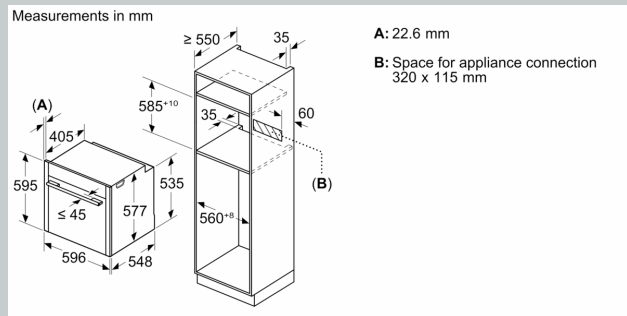

N 90, BUILT-IN OVEN WITH STEAM FUNCTION, 60 X 60 CM, FLEX DESIGN
B69FY5CY0A