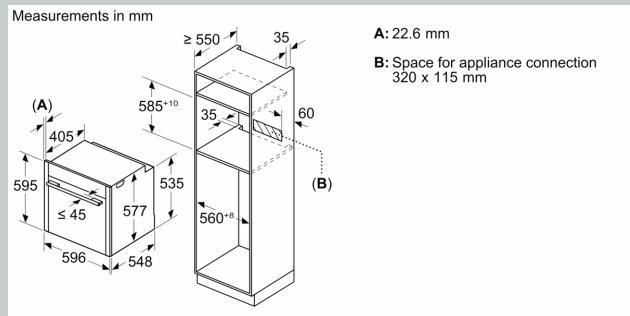

N 90, BUILT-IN OVEN WITH ADDED STEAM
FUNCTION, 60 X 60 CM, FLEX DESIGN
B69VS73Y0A