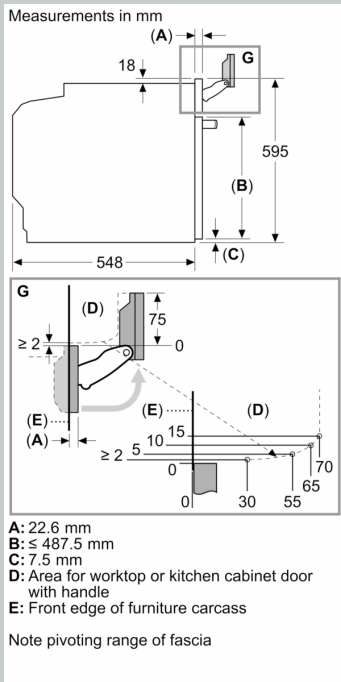

Z11SZ00X1 SC FlexDesign mounting kit, Z9060AY0 (SC)FlexDesign AG 60 Oven 60, Z9060BY0 (SC)FlexDesign BB 60 Oven 60, Z9060DY0 (SC)FlexDesign DB 60 Oven 60, Z9060MY0

Built-in / Free-standing: Built-in
 Door opening: Drop down
 Cleaning : Pyrolytic+Hydrolytic
 Control Panel Material: Glass
 Door Material: Glass
 Dimensions (HxWxD): 595 x 596 x 548 mm
 Dimensions of the packed product (HxWxD): . 665 x 650 x 690 mm
 Min. required niche size for installation (HxWxD): 585-595 x 560-568 x 550 mm
 Cavity dimensions: 357 x 480 x 415 mm
 Usable volume of cavity: 71 l
 Number of interior lights: 1
 Net weight: 42.6 kg
 Gross weight: 45.2 kg
 EAN code: 4242004266372
 Connection Rating: 3600 W
 Fuse protection: 16 A
 Voltage: 220-240 V
 Frequency: 50; 60 Hz
 Length electrical supply cord: 120.0 cm

Technical Info

- Length of mains cable: 120 cm
- Nominal voltage: 220 - 240 V
- Total connected load electric: 3.6 KW

Dimensions

- Appliance dimensions (HxWxD): 595 mm x 596 mm x 548 mm
- Installation dimensions (HxWxD): 585 mm - 595 mm x 560 mm - 568 mm x 550 mm
- Please reference the built-in dimensions provided in the installation drawing

N 90, BUILT-IN OVEN WITH ADDED STEAM
FUNCTION, 60 X 60 CM, FLEX DESIGN
B69VS73Y0A

If the appliance will be installed underneath a hob, the following worktop thicknesses (including substructure if necessary) must be taken into account.

Hob type	min. worktop thickness	
	fitted	flush
Induction hob	37 mm	38 mm
Full surface Induction hob	47 mm	48 mm
Gas hob	30 mm	38 mm
Electric hob	27 mm	30 mm