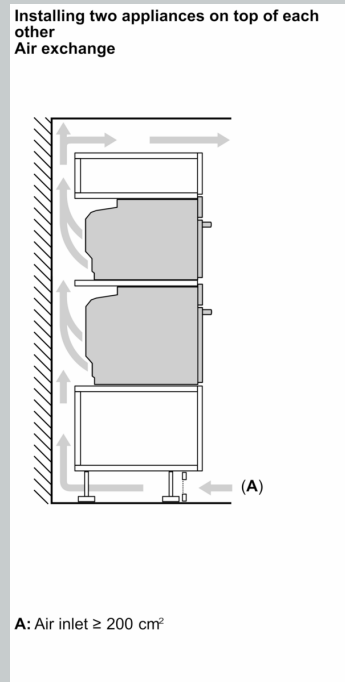

Z11SZ00X1 SC FlexDesign mounting kit, Z9060AY0 (SC)FlexDesign AG 60 Oven 60, Z9060BY0 (SC)FlexDesign BB 60 Oven 60, Z9060DY0 (SC)FlexDesign DB 60 Oven 60, Z9060MY0

Built-in / Free-standing: Built-in
 Door opening: Drop down
 Cleaning : Pyrolytic+Hydrolytic
 Control Panel Material: Glass
 Door Material: Glass
 Dimensions (HxWxD): 595 x 596 x 548 mm
 Dimensions of the packed product (HxWxD): . 665 x 650 x 690 mm
 Min. required niche size for installation (HxWxD): 585-595 x 560-568 x 550 mm
 Cavity dimensions: 357 x 480 x 415 mm
 Usable volume of cavity: 71 l
 Number of interior lights: 1
 Net weight: 42.6 kg
 Gross weight: 45.2 kg
 EAN code: 4242004266372
 Connection Rating: 3600 W
 Fuse protection: 16 A
 Voltage: 220-240 V
 Frequency: 50; 60 Hz
 Length electrical supply cord: 120.0 cm

Accessories

- 1 x Air Fry & Grill tray, 2 x combination grid, 1 x universal pan

Safety and Environment

- Maximum door temperature 30° C

- Quadruple glazed CoolTouch door
- Automatic door lock during pyrolysis, Individual adjustable child lock, Safety switch off, Residual heat indicator, Start button, Door contact switch

Technical Info

- Length of mains cable: 120 cm
- Nominal voltage: 220 - 240 V
- Total connected load electric: 3.6 KW

Dimensions

- Appliance dimensions (HxWxD): 595 mm x 596 mm x 548 mm
- Installation dimensions (HxWxD): 585 mm - 595 mm x 560 mm - 568 mm x 550 mm
- Please reference the built-in dimensions provided in the installation drawing

N 90, BUILT-IN OVEN WITH ADDED STEAM
FUNCTION, 60 X 60 CM, FLEX DESIGN
B69VS73Y0A

If the appliance will be installed underneath a hob, the following worktop thicknesses (including substructure if necessary) must be taken into account.