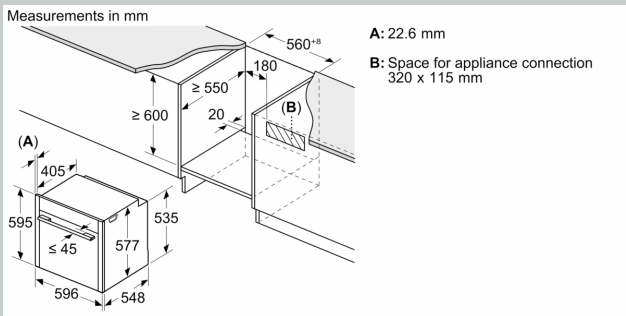

Technical Info

- Length of mains cable: 120 cm
- Nominal voltage: 220 - 240 V
- Total connected load electric: 3.6 KW

Dimensions

- Appliance dimensions (HxWxD): 595 mm x 596 mm x 548 mm
- Installation dimensions (HxWxD): 585 mm - 595 mm x 560 mm - 568 mm x 550 mm
- Please reference the built-in dimensions provided in the installation drawing

N 90, BUILT-IN OVEN WITH ADDED STEAM
FUNCTION, 60 X 60 CM, FLEX DESIGN
B69VS73Y0A

If the appliance will be installed underneath a hob, the following worktop thicknesses (including substructure if necessary) must be taken into account.