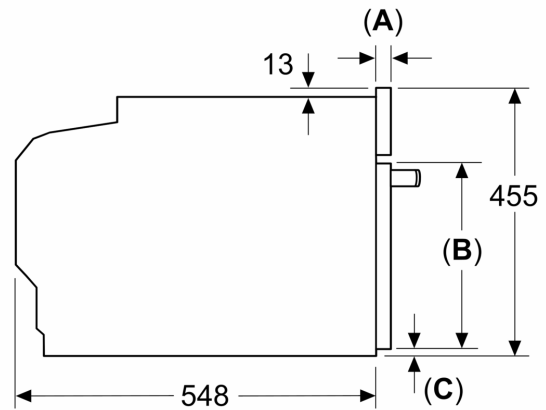

#### Dimensions

- Appliance dimensions (HxWxD): 455 mm x 596 mm x 548 mm

- Installation dimensions (HxWxD): 450 mm - 455 mm x 560 mm - 568 mm x 550 mm
- Please reference the built-in dimensions provided in the installation drawing

N 70, BUILT-IN COMPACT OVEN WITH  
MICROWAVE FUNCTION, 60 X 45 CM, FLEX DESIGN  
C29MR21V0B

Measurements in mm

**A:** 22.6 mm  
**B:** ≤ 347.5 mm  
**C:** 7.5 mm

Installing two appliances on top of each other  
Air exchange