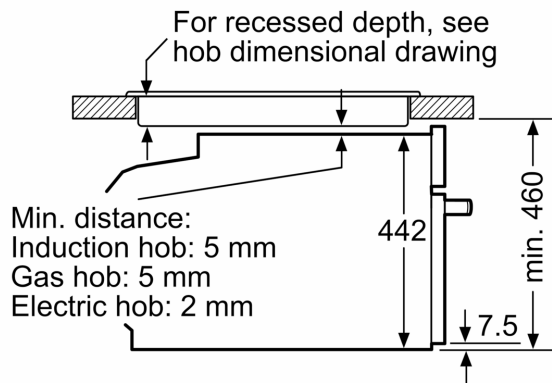

Installation with a hob.

measurements in mm

If the compact appliance will be installed underneath a hob, the following worktop thicknesses (including substructure if necessary) must be taken into account.

Hob type	min. worktop thickness	
	fitted	flush
Induction hob	42 mm	43 mm
Full surface Induction hob	52 mm	53 mm
Gas hob	32 mm	43 mm
Electric hob	32 mm	35 mm