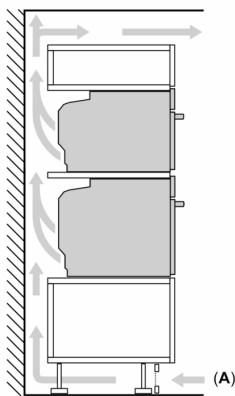

#### Dimensions

- Appliance dimensions (HxWxD): 455 mm x 596 mm x 548 mm

- Installation dimensions (HxWxD): 450 mm - 455 mm x 560 mm - 568 mm x 550 mm
- Please reference the built-in dimensions provided in the installation drawing

N 70, BUILT-IN COMPACT OVEN WITH  
MICROWAVE FUNCTION, 60 X 45 CM, FLEX DESIGN  
C29MR21V0B

Measurements in mm

**A:** 22.6 mm  
**B:** ≤ 347.5 mm  
**C:** 7.5 mm

Installing two appliances on top of each other  
Air exchange

**A:** Air inlet ≥ 200 cm<sup>2</sup>

Measurements in mm

### Installation with a hob.

measurements in mm

If the compact appliance will be installed underneath a hob, the following worktop thicknesses (including substructure if necessary) must be taken into account.