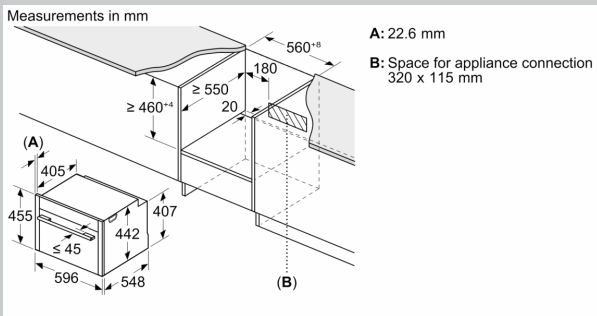

#### Dimensions

- Appliance dimensions (HxWxD): 455 mm x 596 mm x 548 mm

- Installation dimensions (HxWxD): 450 mm - 455 mm x 560 mm - 568 mm x 550 mm
- Please reference the built-in dimensions provided in the installation drawing

N 70, BUILT-IN COMPACT OVEN WITH  
MICROWAVE FUNCTION, 60 X 45 CM, FLEX DESIGN  
C29MR21V0B

Measurements in mm

**A:** 22.6 mm  
**B:** ≤ 347.5 mm  
**C:** 7.5 mm

Installing two appliances on top of each other  
Air exchange