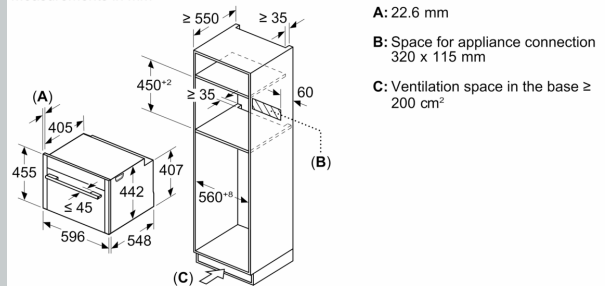

A: Air inlet ≥ 200 cm²

Measurements in mm