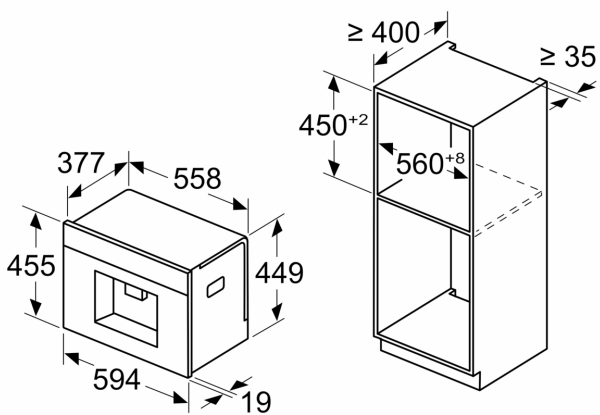

Built-in / Free-standing:	Built-in
Net weight:	18.9 kg
Gross weight:	22.3 kg
Dimensions (HxWxD):	455 x 594 x 385 mm
Dimensions of the packed product (HxWxD): ..	540 x 478 x 670 mm
Min. required niche size for installation (HxWxD):	.449 x 558 x 376 mm
EAN code:	4242004261742
Fuse protection:	10 A
Voltage:	220-240 V
Frequency:	50/60 Hz
Length electrical supply cord:	170.0 cm

N 90, BUILT-IN FULLY AUTOMATIC COFFEE
MACHINE, FLEX DESIGN
CL9TX11Y0

Measurements in mm

A: 7.5 mm

Measurements in mm

Bean and water containers are removed from the front
Recommended installation height
950–1450 mm

Measurements in mm

Bean and water containers are removed from the front
Recommended installation height
950–1450 mm

Measurements in mm
Left corner installation

If using the 92° hinge limiter, the min. distance to the wall is only 100 mm

Measurements in mm