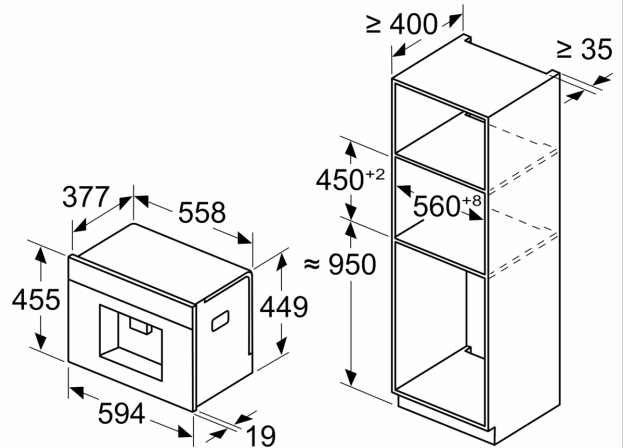

Built-in / Free-standing:	Built-in
Net weight:	18.9 kg
Gross weight:	22.3 kg
Dimensions (HxWxD):	455 x 594 x 385 mm
Dimensions of the packed product (HxWxD): ..	540 x 478 x 670 mm
Min. required niche size for installation (HxWxD):	.449 x 558 x 376 mm
EAN code:	4242004261742
Fuse protection:	10 A
Voltage:	220-240 V
Frequency:	50/60 Hz
Length electrical supply cord:	170.0 cm

N 90, BUILT-IN FULLY AUTOMATIC COFFEE
MACHINE, FLEX DESIGN
CL9TX11Y0

Measurements in mm

A: 7.5 mm

Measurements in mm

Bean and water containers are removed from the front
Recommended installation height
950–1450 mm

Measurements in mm

Bean and water containers are removed from the front
Recommended installation height
950–1450 mm

Measurements in mm
Left corner installation

If using the 92° hinge limiter, the min. distance to the wall is only 100 mm