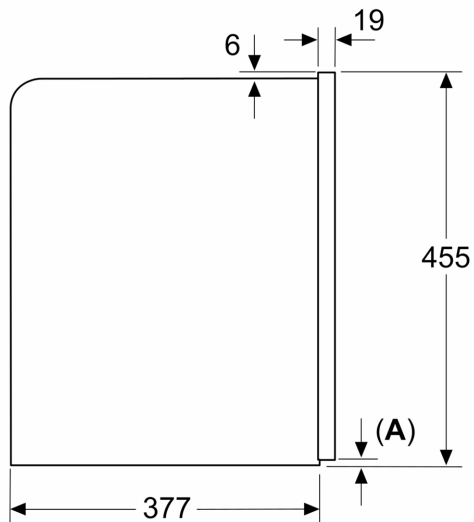

N 90, BUILT-IN FULLY AUTOMATIC COFFEE
MACHINE, FLEX DESIGN
CL9TX11Y0

Measurements in mm

A: 7.5 mm