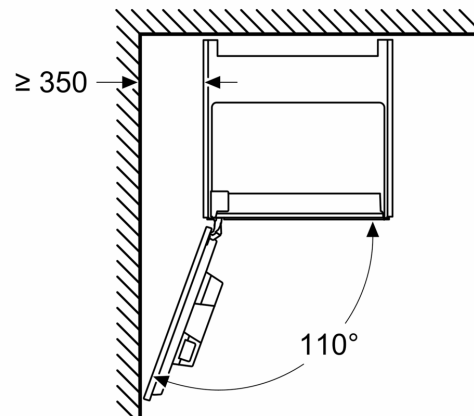

N 90, BUILT-IN FULLY AUTOMATIC COFFEE
MACHINE, FLEX DESIGN
CL9TX11Y0

Measurements in mm

A: 7.5 mm

Measurements in mm

Bean and water containers are removed from the front
Recommended installation height
950–1450 mm

Measurements in mm

Bean and water containers are removed from the front
Recommended installation height
950–1450 mm

Measurements in mm
Left corner installation

If using the 92° hinge limiter, the min. distance to the wall is only 100 mm