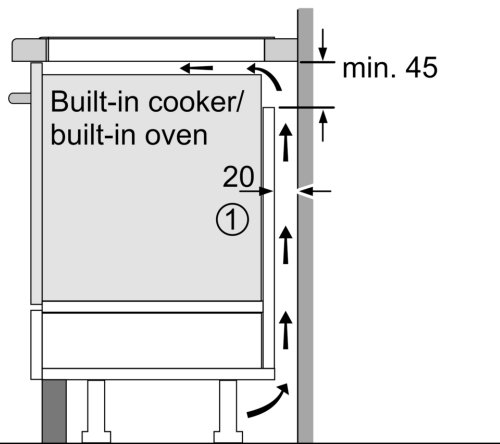

### Installation

- Dimensions of the product (HxWxD mm): 51 x 802 x 522
- Required niche size for installation (HxWxD mm) : 51 x 750 x (490 - 500)
- Min. worktop thickness: 16 mm
- Connected load: 7.4 KW

N 70, FLEX INDUCTION COOKTOP, 80 CM, BLACK,  
T68FHE4LO

Measurements in mm

A: Recessed depth

Measurements in mm

- A: Min. distance from the hob cut-out to the wall
- B: The clearance between the surface of the worktop and the top of the front of the oven must be 30 mm

See space requirements for the oven

The worktop into which the hob is installed must withstand loads of approx. 60 kg; suitable substructures must be used if required

C	D	E
585-600	50	≥ 35
> 600	≥ 50	≥ 50