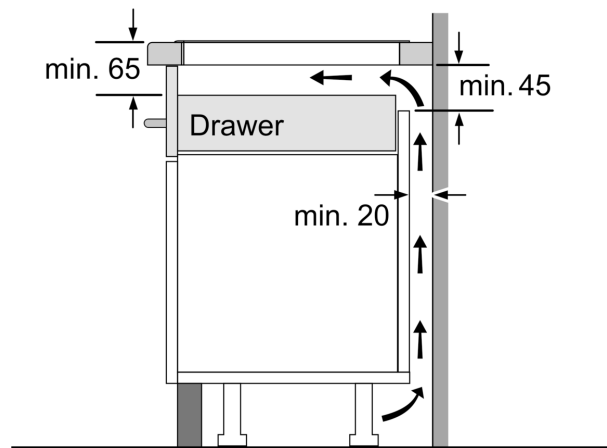

### Installation

- Dimensions of the product (HxWxD mm): 51 x 802 x 522
- Required niche size for installation (HxWxD mm) : 51 x 750 x (490 - 500)
- Min. worktop thickness: 16 mm
- Connected load: 7.4 KW

N 70, FLEX INDUCTION COOKTOP, 80 CM, BLACK,  
T68FHE4LO

Measurements in mm

A: Recessed depth

Measurements in mm

- A: Min. distance from the hob cut-out to the wall
- B: The clearance between the surface of the worktop and the top of the front of the oven must be 30 mm

See space requirements for the oven

The worktop into which the hob is installed must withstand loads of approx. 60 kg; suitable substructures must be used if required

C	D	E
585-600	50	≥ 35
> 600	≥ 50	≥ 50

① Ventilation gap must be present

All measurements in mm

Measurements in mm