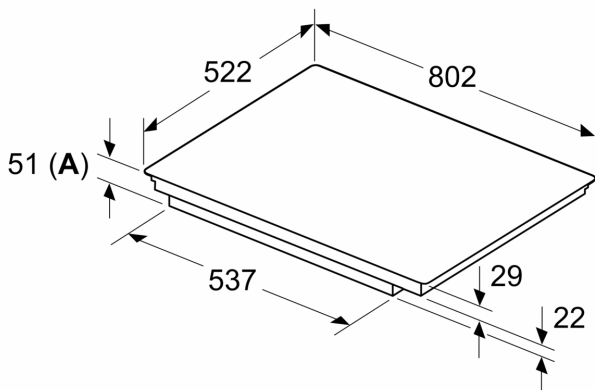

### Installation

- Dimensions of the product (HxWxD mm): 51 x 802 x 522
- Required niche size for installation (HxWxD mm) : 51 x 750 x (490 - 500)
- Min. worktop thickness: 16 mm
- Connected load: 7.4 KW

N 70, FLEX INDUCTION COOKTOP, 80 CM, BLACK,  
T68FHE4LO

Measurements in mm

A: Recessed depth

Measurements in mm

- A: Min. distance from the hob cut-out to the wall
- B: The clearance between the surface of the worktop and the top of the front of the oven must be 30 mm