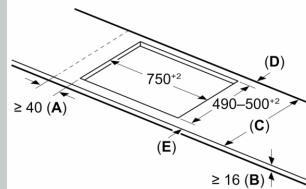

### Installation

- Dimensions of the product (HxWxD mm): 51 x 802 x 522
- Required niche size for installation (HxWxD mm) : 51 x 750 x (490 - 500)
- Min. worktop thickness: 16 mm
- Connected load: 7.4 KW

N 70, FLEX INDUCTION COOKTOP, 80 CM, BLACK,  
T68FHE4LO

Measurements in mm

A: Recessed depth

Measurements in mm

- A: Min. distance from the hob cut-out to the wall
- B: The clearance between the surface of the worktop and the top of the front of the oven must be 30 mm