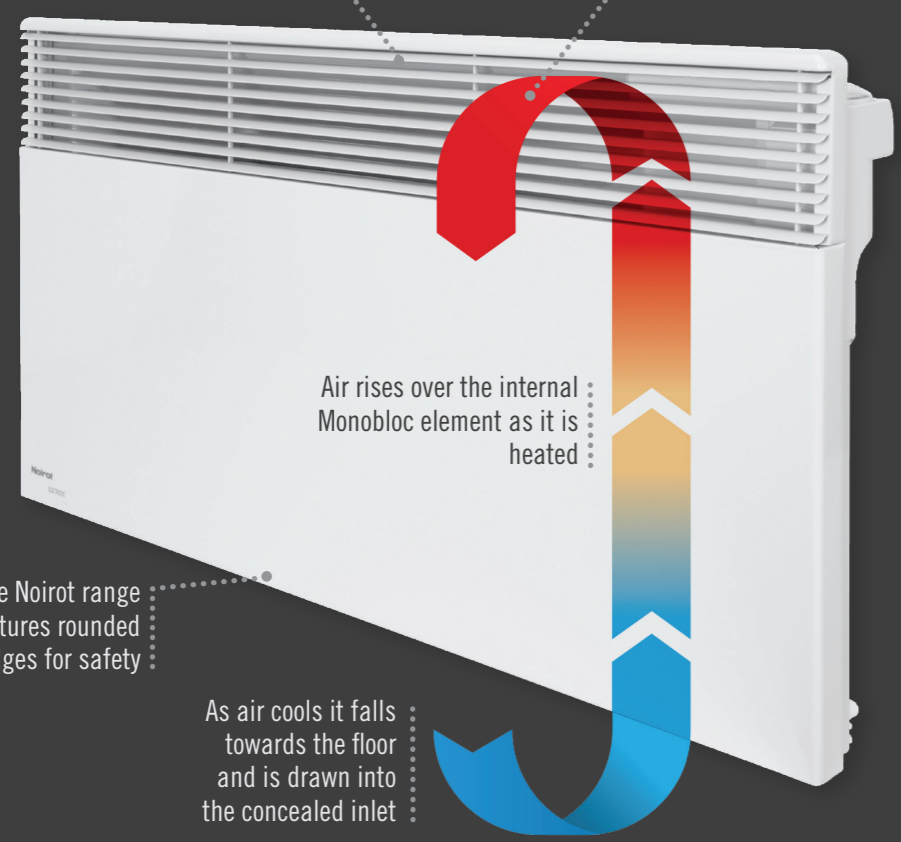

NOIROT
A warmth you can trust.

The Noirot range features a specially designed finned grill for the efficient and even distribution of heat

Warm air exits at the front of the unit and is directed into the room

Air rises over the internal Monobloc element as it is heated

The Noirot range features rounded edges for safety

As air cools it falls towards the floor and is drawn into the concealed inlet

Convection, not convection

The Noirot Spot Plus range takes advantage of the natural process of convection to make heating your home efficient, effective and totally silent.

Integrated Wi-Fi Timer

Capa Connect is an app that allows control from your smart device, providing convenience and flexibility.

The revolutionary **Monobloc heating element is totally silent** and the **non-expanding front panel means no rattles or creaks** whilst you're keeping warm.

Every Noirot panel heater is fitted with a precision thermostat that even after years of functioning maintains the desired temperature within 0.1 degree Celsius, which ultimately leads to reducing your heating costs.