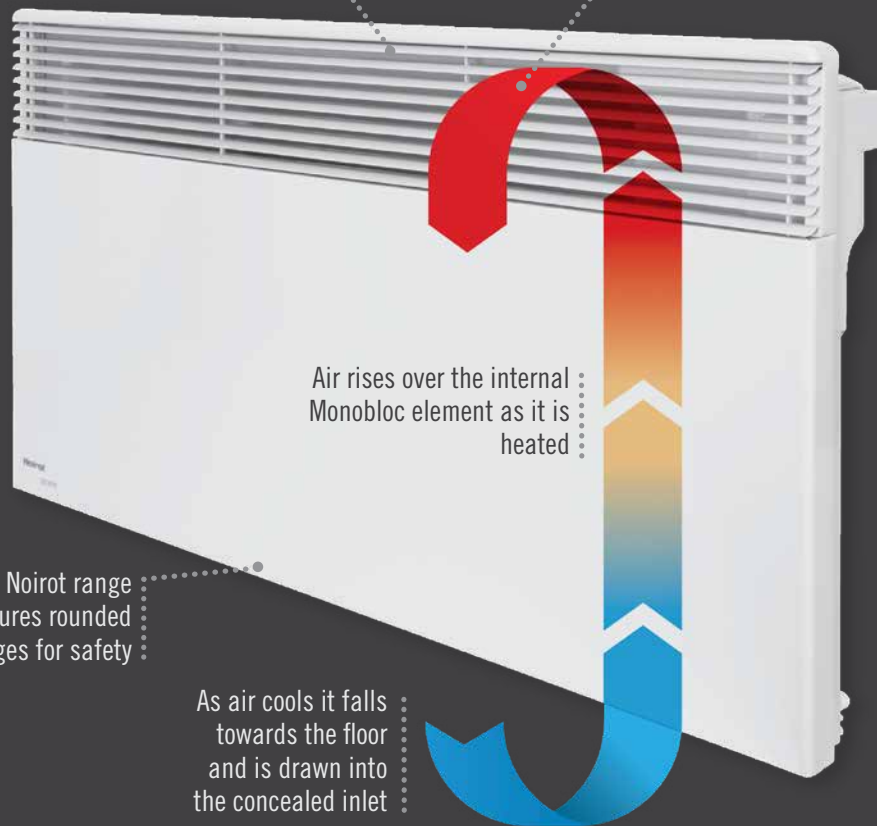

 CapaConnect

Integrated Wi-Fi Timer

Capa Connect is an app that allows control from your smart device, providing convenience and flexibility.

Wi-Fi enabled control can help reduce energy usage and lower heating costs.

The Noirot range features a specially designed finned grill for the efficient and even distribution of heat

Warm air exits at the front of the unit and is directed into the room

Air rises over the internal Monobloc element as it is heated

The Noirot range features rounded edges for safety

As air cools it falls towards the floor and is drawn into the concealed inlet

Heat that moves you

Our panel heaters feature easy glide castors so you can take the warmth with you wherever you go. Simply slide your Noirot heater from room to room, plug it in and it's ready to warm.

The revolutionary **Monobloc heating element** is **totally silent** and the **non-expanding front panel** means **no rattles or creaks** whilst you're keeping warm.

Every Noirot panel heater is fitted with a precision thermostat that even after years of functioning maintains the desired temperature within 0.1 degree Celsius, which ultimately leads to reducing your heating costs.