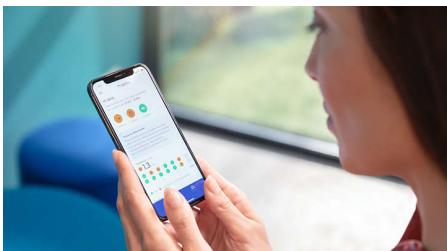

Progress Report

The DiamondClean 9000 gives you the guidance you need to improve and maintain healthy brushing habits in between dentist checkups. Built-in smart sensors let you know when you're using too much pressure, and by connecting your brushing experience to the

Sonicare app, a personalized Progress Report helps you stay on track, to see how much you've improved over time.