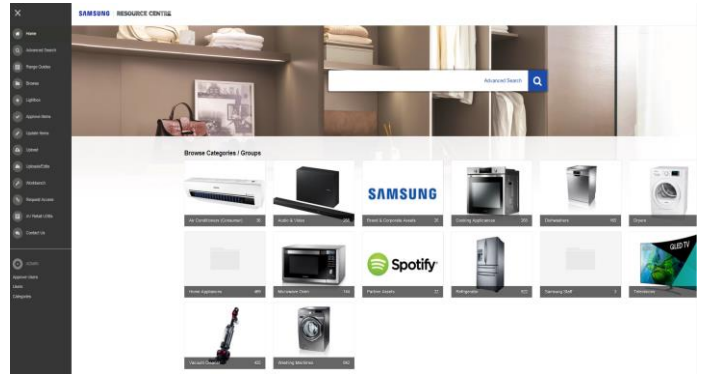

Resource Centre

Product Imagery and Assets Available from Samsung
Resource Centre

samsung-resources.com.au/asset-bank/action/viewHome