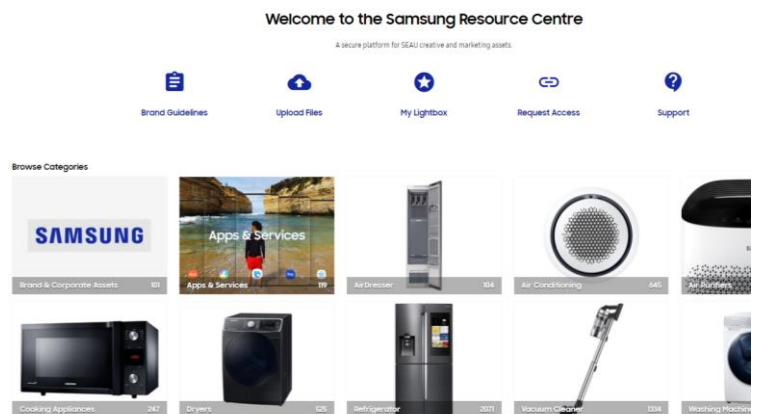

Resource Centre

Product Imagery and Assets available from Samsung Resource Centre: samsung-resources.com.au/asset-bank/action/viewHome

Better Together

Pairs perfectly with our matching Smart AI Washers WW85T554DAB/SA.