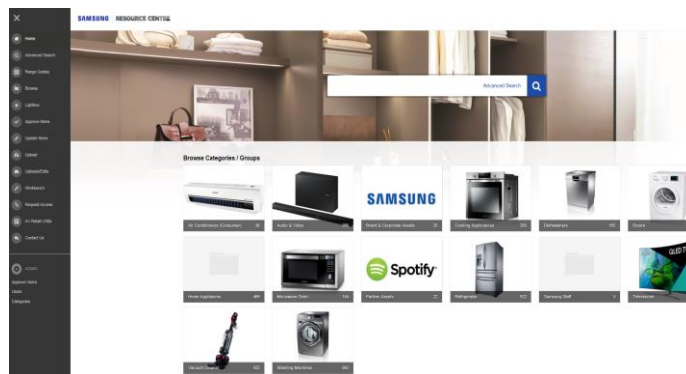

Resource Centre

Product Imagery and Assets Available from Samsung Resource Centre

samsung-resources.com.au/asset-bank/action/viewHome