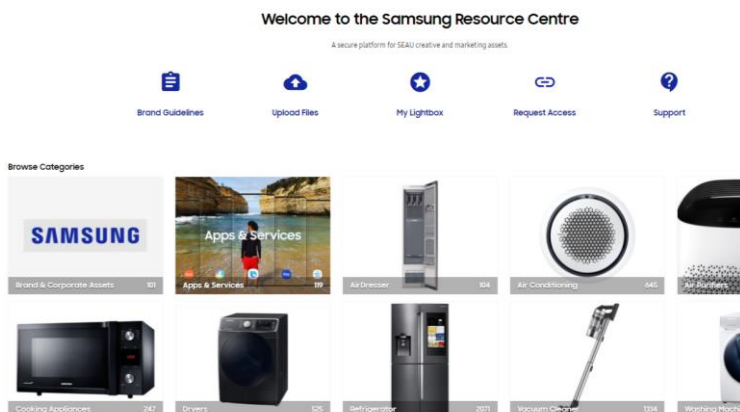

Resource Centre

Product Imagery and Assets available from Samsung Resource Centre: samsung-resources.com.au/asset-bank/action/viewHome