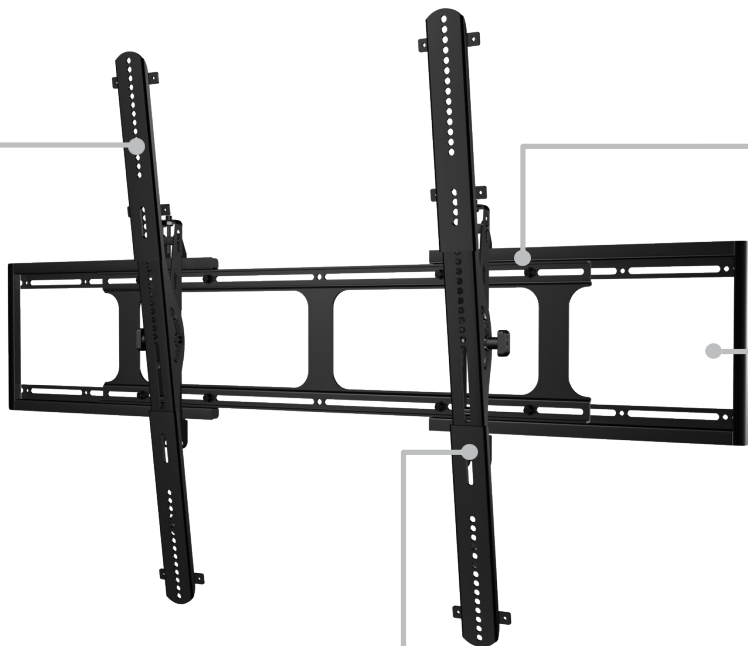

PREMIUM EXTRA LARGE TILT WALL MOUNT FOR TVS 40"- 110"

The VXT7 features an adjustable design that expands to offer a custom fit for most TVs, up to 136kg (300 lbs). Positions TV just 2.5" from the wall for a clean, flush appearance. ProSet Plus™ post install height and level adjustments allow for up to one full inch of height and level adjustment. Virtual Axis™ Fingertip tilt allows for easy TV adjustments and quick access to cables.

Tilts up 10° and down 7° to eliminate glare

Allows fine-tuning after installation

Includes extender brackets to accommodate large TVs

Open wall plate design allows mounting over wall boxes and electrical outlets

Safety tab provides a safe and easy connection you can hear

PRODUCT DIMENSIONS (W X D X H)
33.43" x 2.41" x 32.49" / 84.91cm x 6.12cm x 85.52cm

PACKAGE DIMENSIONS (W X D X H)
36.59" x 10.88" x 3.32" / 92.64cm x 27.64cm x 8.43cm

MASTER PACK DIMENSIONS (W X D X H)
37.53" x 11.68" x 7.31" / 95.33cm x 29.67cm x 18.57cm

WEIGHT CAPACITY
300 lbs / 136.08kg

PACKAGE WEIGHT
29.50 lbs / 13.40kg

MASTER PACK WEIGHT
44.40 lbs / 20.10kg

UPC
793795534040