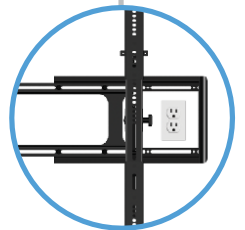

PREMIUM EXTRA LARGE TILT WALL MOUNT FOR TVS 40"- 110"

The VXT7 features an adjustable design that expands to offer a custom fit for most TVs, up to 136kg (300 lbs). Positions TV just 2.5" from the wall for a clean, flush appearance. ProSet Plus™ post install height and level adjustments allow for up to one full inch of height and level adjustment. Virtual Axis™ Fingertip tilt allows for easy TV adjustments and quick access to cables.

Tilts up 10° and down 7° to eliminate glare

Allows fine-tuning after installation

Includes extender brackets to accommodate large TVs

Open wall plate design allows mounting over wall boxes and electrical outlets

Safety tab provides a safe and easy connection you can hear

PRODUCT DIMENSIONS (W X D X H)
33.43" x 2.41" x 32.49" / 84.91cm x 6.12cm x 85.52cm

PACKAGE DIMENSIONS (W X D X H)
36.59" x 10.88" x 3.32" / 92.64cm x 27.64cm x 8.43cm