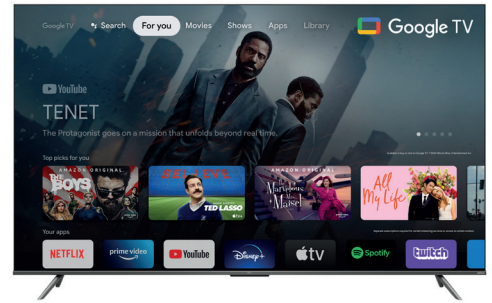

TCL

75C635

75"

TCL 4K QLED TV with Google TV and Game Master

ENDLESS COLOURS, ENDLESS ENTERTAINMENT

QLED

QLED
The exceptional colours of QLED

4K HDR PRO

4K HDR PRO
Vivid accurate colours and finest details

MULTI HDR FORMAT

HDR multi-format
Stunning HDR whatever the source

GAME MASTER

Game Master
Your optimized gaming experience

HDMI 2.1

ALLM

Auto Low Latency Mode

HDMI 2.1 ALLM
Fast game experience

ONKYO

Dolby Atmos

Onkyo sound with Dolby Atmos
Cinema audio experience at home

Google TV

Entertainment you love.
With a little help from Google

Google Assistant

HANDS-FREE VOICE CONTROL

Hands-free Google Assistant
Let your voice be heard

TCL

75C635

DISPLAY

Screen size (inches/cm)	75 / 190.5
Visible screen size : diagonal(inches/cm)	74.5 / 189
Panel resolution	UHD
Wide color Technology	Quantum Dot
HDR (High Dynamic Range)	Yes
HDR formats	Dolby Vision, HDR10, HDR10+, PQ10, HLG
HDR brightness	-
Picture Performance Index*	3100
Resolution	3840x2160
Curved / Curvature	-
10 bit panel	Yes
Dynamic contrast	Mega
Picture processing	IPQ 2.0 Engine
Dimming	Yes
Ultra AR coating	-
UHD upscaling	UHD AI Super Resolution
Color management	20P & 2P calibration
Digital Noise Reduction	Yes
Film Mode	Yes