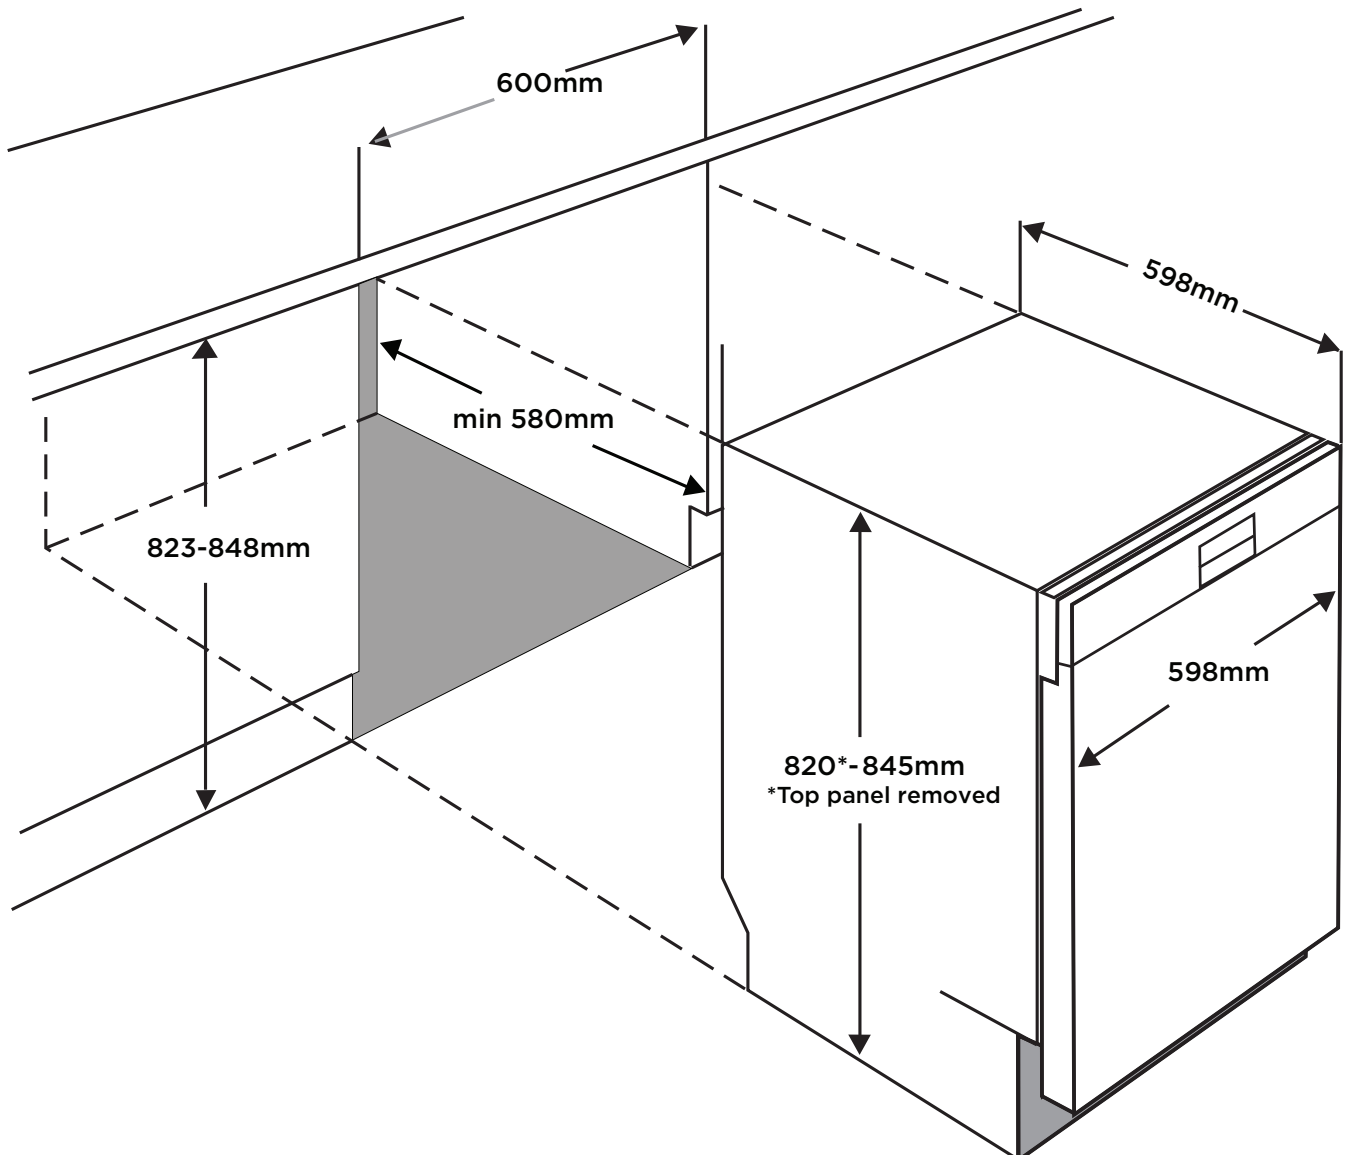

Dishwasher dimension guide

WSF6606W/X

WSF6608W/X

IMPORTANT

These dimensions are a guide only. All measurements are in millimetres (mm).
For complete installation instructions, refer to the manual provided with product.