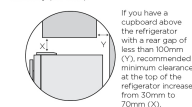

DIMENSIONS

Total height (mm) - 1725, Cabinet height (mm) - 1718, Max door height (mm) - 1725, Total width (mm) - 796, Cabinet width (mm) - 790, Total depth (mm) - 727, Cabinet depth (mm) - 641, Depth door open 90degree (mm) - 1457, Food compartment capacity (gross in litres) - 361, Total Gross Capacity (L) - 528, Food compartment capacity (net in litres) - 344, Total Net Capacity (L) - 488, Freezer compartment capacity (gross in litres) - 167