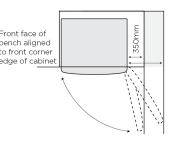

DIMENSIONS

Total height (mm) - 1725, Cabinet height (mm) - 1718, Max door height (mm) - 1725, Total width (mm) - 796, Cabinet width (mm) - 790, Total depth (mm) - 727, Cabinet depth (mm) - 641, Depth door open 90degree (mm) - 1457, Food compartment capacity (gross in litres) - 361, Total Gross Capacity (L) - 528, Food compartment capacity (net in litres) - 344, Total Net Capacity (L) - 488, Freezer compartment capacity (gross in litres) - 167