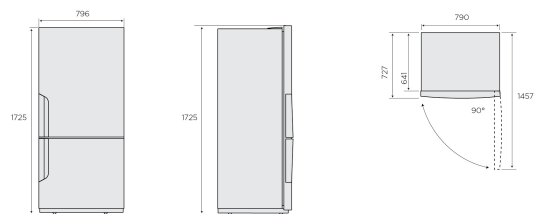

DIMENSIONS

Total height (mm) - 1725, Cabinet height (mm) - 1718, Max door height (mm) - 1725, Total width (mm) - 796, Cabinet width (mm) - 790, Total depth (mm) - 727, Cabinet depth (mm) - 641, Depth door open 90degree (mm) - 1457, Food compartment capacity (gross in litres) - 361, Total Gross Capacity (L) - 528, Food compartment capacity (net in litres) - 344, Total Net Capacity (L) - 488, Freezer compartment capacity (gross in litres) - 167