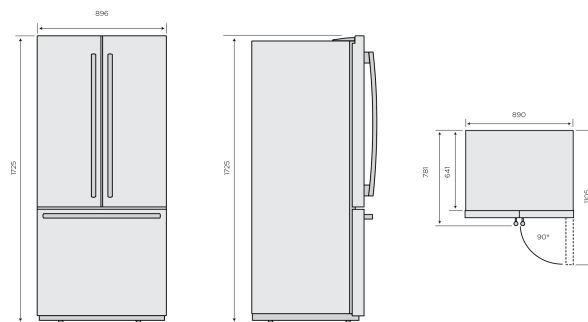

DIMENSIONS

Total height (mm) - 1725, Cabinet height (mm) - 1705, Max door height (mm) - 1725, Total width (mm) - 896, Cabinet width (mm) - 890, Total depth (mm) - 781, Cabinet depth (mm) - 641, Depth door open 90degree (mm) - 1105, Air space at sides (mm) - 5, Air space behind (mm) - 50, Food compartment capacity (gross in litres) - 411, Total Gross Capacity (L) - 605, Air space above cabinet (mm) - 30, Food compartment capacity (net in litres) - 397, Total Net Capacity (L) - 510, Freezer compartment capacity (gross in litres) - 194