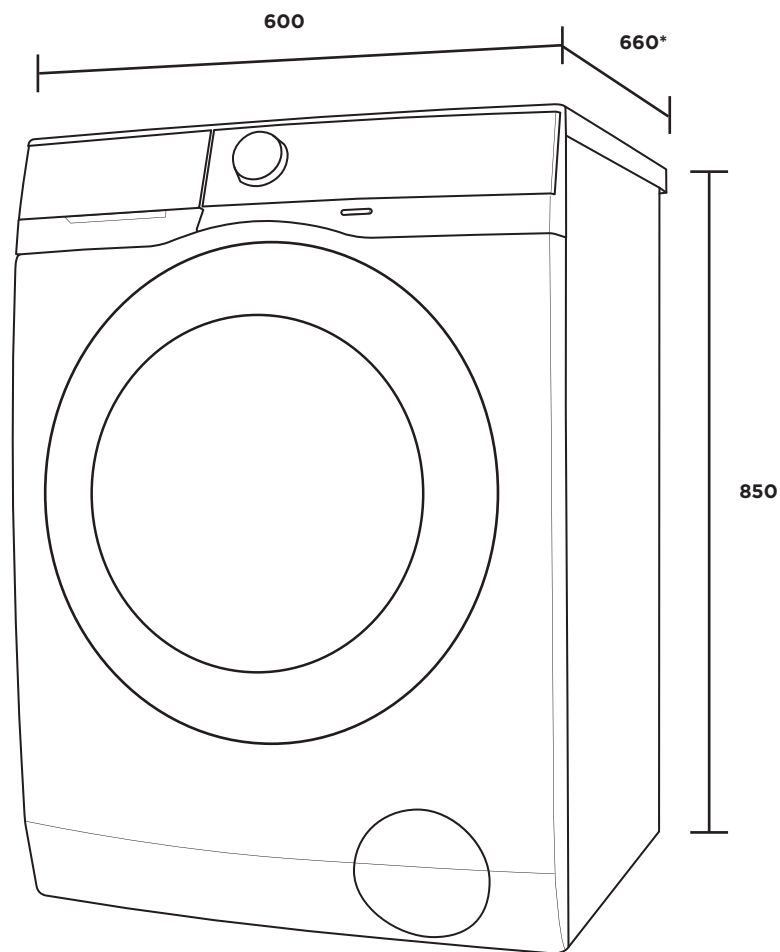

Front Load Washers

WWF8024M5WA
WWF9024M5WA
WWF1044M7WA
WWW9024M5WA

***Add 20mm for the hose protrusion at the back**

IMPORTANT

These dimensions are a guide only. All measurements are in millimetres (mm).
For complete installation instructions, refer to the manual provided with product.