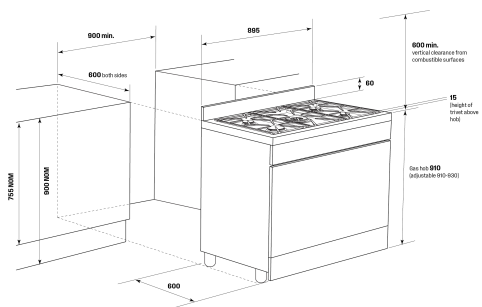

Product Dimension

Total height (mm) - 910, Total width (mm) - 895, Total depth (mm) - 600

Flush fit cut out

Flush fit cut out height (mm) - 900, Flush fit cut out width (mm) - 900, Flush fit cut out depth (mm) - 600