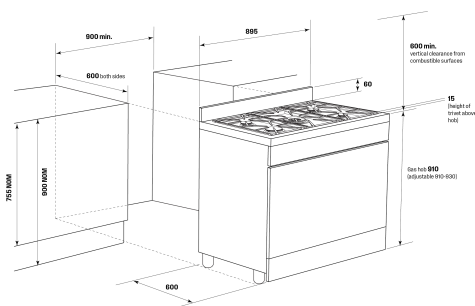

90cm freestanding cooker

WFEP915SD,
WFEP916DD,
WFEP9717DD